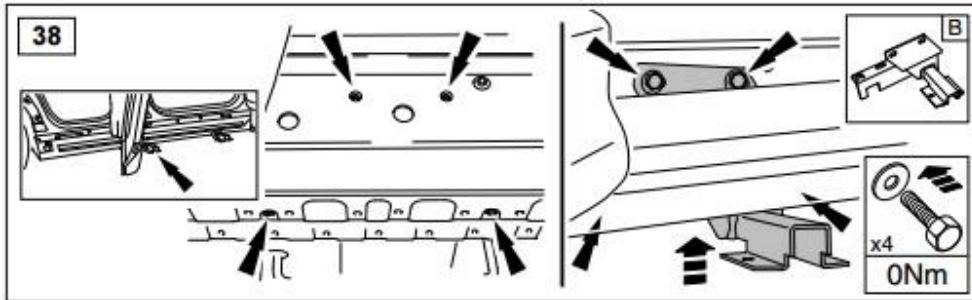

WARRANTY & DISCLAIMER - TerrafirMa products are warranted free from defects in materials and workmanship for a period of 12 months from the date of retail invoice. TerrafirMa does not warrant that the products manufactured or marketed by it comply with the laws of the country where those goods are purchased or used. It is the sole responsibility of the purchaser to ascertain whether products being purchased, or the fitting of those products to any other object, comply with local laws. This warranty covers structural defect and workmanship but does not cover finishes, labour charges for removal or refitting, freight costs, accident damage, misuse or abuse, damage due to incorrect or improper fitment or application, modified product, faulty design or consequential damage of any kind. Damage or defects caused by collision, alteration, improper installation, road hazards, adverse conditions or usage for any other purpose other than normal private usage are not covered by this warranty. TerrafirMa shall not be liable for any other claim relating to the use of the product and any indirect special or consequential damage or injury to any person, company or other entity. All claims must be accompanied by the original retail invoice and should be submitted to the supplying Allmakes 4x4/TerrafirMa distributor. This warranty covers only the replacement of the product or part concerned. The decision remains solely at the discretion of Allmakes Ltd. The information contained in this catalogue was correct at the time of going to press. Allmakes/TerrafirMa and its associated companies reserve the right to alter the range and any product specifications without notice. Always consult your Allmakes/TerrafirMa distributor for the latest product information and specifications. The TerrafirMa range of products is constantly being evaluated for enhancement and improvement to make sure the level of quality and performance is as expected.

TFSRRSSS