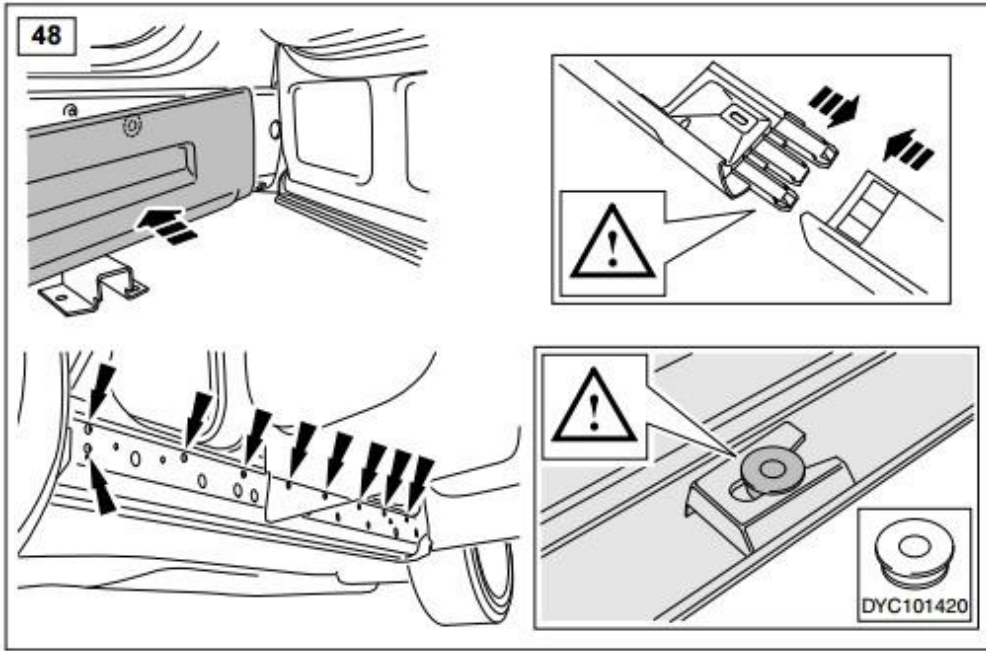

WARRANTY & DISCLAIMER - TerrafirMa products are warranted free from defects in materials and workmanship for a period of 12 months from the date of their installation. TerrafirMa does not warrant that the products manufactured/fit or marketed by it comply with the laws of the country where those goods are purchased or used. It is the sole responsibility of the purchaser to ascertain whether products being purchased, or the fitting of those products to any other object, comply with local laws. This warranty covers structural defect and workmanship but does not cover finishes, labour charges for removal or refitting, freight costs, accident damage, misuse or abuse, damage due to incorrect or improper fitment or application, modified product, faulty design or consequential damage of any kind. Damage or defects caused by collision, alteration, improper installation, road hazards, adverse conditions or usage for any other purpose other than normal private usage are not covered by this warranty. TerrafirMa shall not be liable for any other claim relating to the use of the product and any indirect special or consequential damage or injury to any person, company or other entity. All claims must be accompanied by the original retail invoice and should be submitted to the supplying Allmakes 4x4/TerrafirMa distributor. This warranty covers only the replacement of the product or part concerned. The decision remains solely at the discretion of Allmakes Ltd. The information contained in this catalogue was correct at the time of going to press. Allmakes/TerrafirMa and its associated companies reserve the right to alter the range and any product specifications without notice. Always consult your Allmakes/TerrafirMa distributor for the latest product information and specifications. The TerrafirMa range of products is constantly being evaluated for enhancement and improvement to make sure the level of quality and performance is as expected.

TFSRRSSS