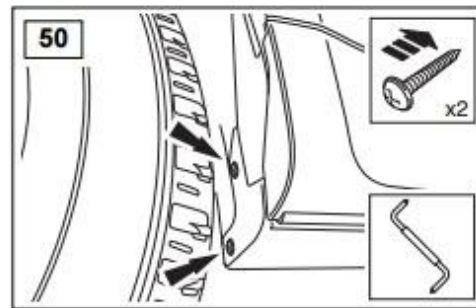

WARRANTY & DISCLAIMER - TerrafirMa products are warranted free from defects in materials and workmanship for a period of 12 months from the date of their installation. TerrafirMa does not warrant that the products manufactured/fit or marketed by it comply with the laws of the country where those goods are purchased or used. It is the sole responsibility of the purchaser to ascertain whether products being purchased, or the fitting of those products to any other object, comply with local laws. This warranty covers structural defect and workmanship but does not cover finishes, labour charges for removal or refitting, freight costs, accident damage, misuse or abuse, damage due to incorrect or improper fitment or application, modified product, faulty design or consequential damage of any kind. Damage or defects caused by collision, alteration, improper installation, road hazards, adverse conditions or usage for any other purpose other than normal private usage are not covered by this warranty. TerrafirMa shall not be liable for any other claim relating to the use of the product and any indirect special or consequential damage or injury to any person, company or other entity. All claims must be accompanied by the original retail invoice and should be submitted to the supplying Allmakes 4x4/TerrafirMa distributor. This warranty covers only the replacement of the product or part concerned. The decision remains solely at the discretion of Allmakes Ltd. The information contained in this catalogue was correct at the time of going to press. Allmakes/TerrafirMa and its associated companies reserve the right to alter the range and any product specifications without notice. Always consult your Allmakes/TerrafirMa distributor for the latest product information and specifications. The TerrafirMa range of products is constantly being evaluated for enhancement and improvement to make sure the level of quality and performance is as expected.

TFSRRSSS