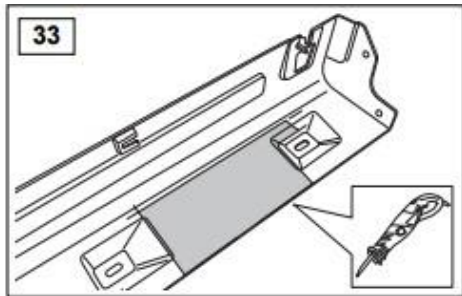

WARRANTY & DISCLAIMER - TerrafirMa products are warranted free from defects in materials and workmanship for a period of 12 months from the date of retail invoice. TerrafirMa does not warrant that the products manufactured or marketed by it comply with the laws of the country where those goods are purchased or used. It is the sole responsibility of the purchaser to ascertain whether products being purchased, or the fitting of those products to any other object, comply with local laws. This warranty covers structural defect and workmanship but does not cover finishes, labour charges for removal or refitting, freight costs, accident damage, misuse or abuse, damage due to incorrect or improper fitment or application, modified product, faulty design or consequential damage of any kind. Damage or defects caused by collision, alteration, improper installation, road hazards, adverse conditions or usage for any other purpose other than normal private usage are not covered by this warranty. TerrafirMa shall not be liable for any other claim relating to the use of the product and any indirect special or consequential damage or injury to any person, company or other entity. All claims must be accompanied by the original retail invoice and should be submitted to the supplying Allmakes 4x4/TerrafirMa distributor. This warranty covers only the replacement of the product or part concerned. The decision remains solely at the discretion of Allmakes Ltd. The information contained in this catalogue was correct at the time of going to press. Allmakes/TerrafirMa and its associated companies reserve the right to alter the range and any product specifications without notice. Always consult your Allmakes/TerrafirMa distributor for the latest product information and specifications. The TerrafirMa range of products is constantly being evaluated for enhancement and improvement to make sure the level of quality and performance is as expected.

TFSRRSSS