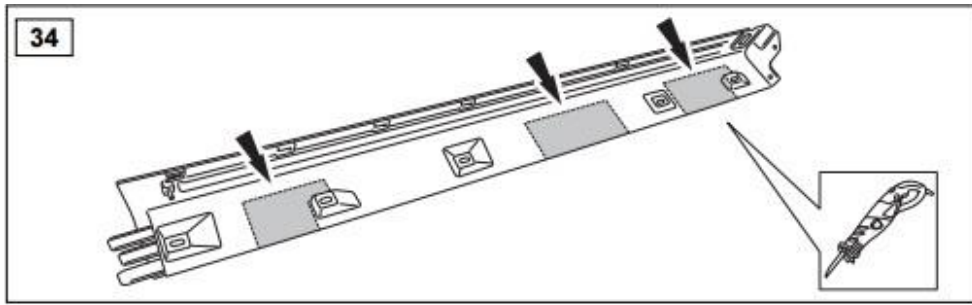

WARRANTY & DISCLAIMER - TerrafirMa products are warranted free from defects in materials and workmanship for a period of 12 months from the date of retail invoice. TerrafirMa does not warrant that the products manufactured or marketed by it comply with the laws of the country where those goods are purchased or used. It is the sole responsibility of the purchaser to ascertain whether products being purchased, or the fitting of those products to any other object, comply with local laws. This warranty covers structural defect and workmanship but does not cover finishes, labour charges for removal or refitting, freight costs, accident damage, misuse or abuse, damage due to incorrect or improper fitment or application, modified product, faulty design or consequential damage of any kind. Damage or defects caused by collision, alteration, improper installation, road hazards, adverse conditions or usage for any other purpose other than normal private usage are not covered by this warranty. TerrafirMa shall not be liable for any other claim relating to the use of the product and any indirect special or consequential damage or injury to any person, company or other entity. All claims must be accompanied by the original retail invoice and should be submitted to the supplying Allmakes 4x4/TerrafirMa distributor. This warranty covers only the replacement of the product or part concerned. The decision remains solely at the discretion of Allmakes Ltd. The information contained in this catalogue was correct at the time of going to press. Allmakes/TerrafirMa and its associated companies reserve the right to alter the range and any product specifications without notice. Always consult your Allmakes/TerrafirMa distributor for the latest product information and specifications. The TerrafirMa range of products is constantly being evaluated for enhancement and improvement to make sure the level of quality and performance is as expected.

TFSRRSSS