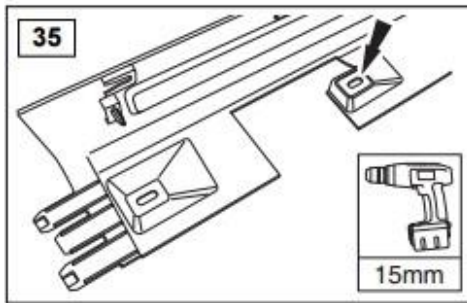

WARRANTY & DISCLAIMER - TerrafirMa products are warranted free from defects in materials and workmanship for a period of 12 months from the date of retail invoice. TerrafirMa does not warrant that the products manufactured or marketed by it comply with the laws of the country where those goods are purchased or used. It is the sole responsibility of the purchaser to ascertain whether products being purchased, or the fitting of those products to any other object, comply with local laws. This warranty covers structural defect and workmanship but does not cover finishes, labour charges for removal or refitting, freight costs, accident damage, misuse or abuse, damage due to incorrect or improper fitment or application, modified product, faulty design or consequential damage of any kind. Damage or defects caused by collision, alteration, improper installation, road hazards, adverse conditions or usage for any other purpose other than normal private usage are not covered by this warranty. TerrafirMa shall not be liable for any other claim relating to the use of the product and any indirect special or consequential damage or injury to any person, company or other entity. All claims must be accompanied by the original retail invoice and should be submitted to the supplying Allmakes 4x4/TerrafirMa distributor. This warranty covers only the replacement of the product or part concerned. The decision remains solely at the discretion of Allmakes Ltd. The information contained in this catalogue was correct at the time of going to press. Allmakes/TerrafirMa and its associated companies reserve the right to alter the range and any product specifications without notice. Always consult your Allmakes/TerrafirMa distributor for the latest product information and specifications. The TerrafirMa range of products is constantly being evaluated for enhancement and improvement to make sure the level of quality and performance is as expected.

TFSRRSSS