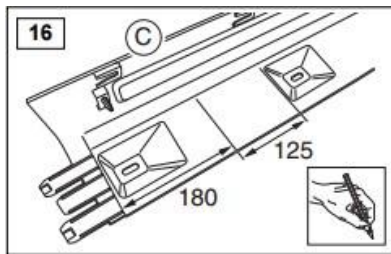

WARRANTY & DISCLAIMER - TerrafirMa products are warranted free from defects in materials and workmanship for a period of 12 months from the date of retail invoice. TerrafirMa does not warrant that the products manufactured or marketed by it comply with the laws of the country where those goods are purchased or used. It is the sole responsibility of the purchaser to ascertain whether products being purchased, or the fitting of those products to any other object, comply with local laws. This warranty covers structural defect and workmanship but does not cover finishes, labour charges for removal or refitting, freight costs, accident damage, misuse or abuse, damage due to incorrect or improper fitment or application, modified product, faulty design or consequential damage of any kind. Damage or defects caused by collision, alteration, improper installation, road hazards, adverse conditions or usage for any other purpose other than normal private usage are not covered by this warranty. TerrafirMa shall not be liable for any other claim relating to the use of the product and any indirect special or consequential damage or injury to any person, company or other entity. All claims must be accompanied by the original retail invoice and should be submitted to the supplying Allmakes 4x4/TerrafirMa distributor. This warranty covers only the replacement of the product or part concerned. The decision remains solely at the discretion of Allmakes Ltd. The information contained in this catalogue was correct at the time of going to press. Allmakes/TerrafirMa and its associated companies reserve the right to alter the range and any product specifications without notice. Always consult your Allmakes/TerrafirMa distributor for the latest product information and specifications. The TerrafirMa range of products is constantly being evaluated for enhancement and improvement to make sure the level of quality and performance is as expected.

TFSRRSSS