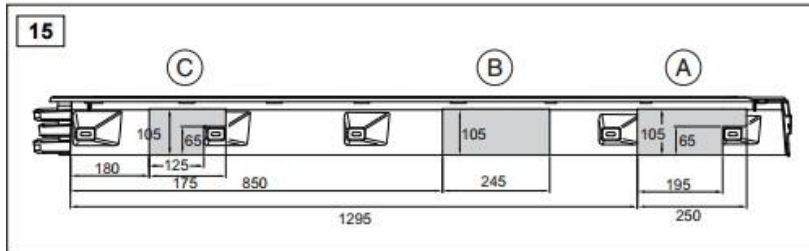

WARRANTY & DISCLAIMER - TerrafirMa products are warranted free from defects in materials and workmanship for a period of 12 months from the date of retail invoice. TerrafirMa does not warrant that the products manufactured or marketed by it comply with the laws of the country where those goods are purchased or used. It is the sole responsibility of the purchaser to ascertain whether products being purchased, or the fitting of those products to any other object, comply with local laws. This warranty covers structural defect and workmanship but does not cover finishes, labour charges for removal or refitting, freight costs, accident damage, misuse or abuse, damage due to incorrect or improper fitment or application, modified product, faulty design or consequential damage of any kind. Damage or defects caused by collision, alteration, improper installation, road hazards, adverse conditions or usage for any other purpose other than normal private usage are not covered by this warranty. TerrafirMa shall not be liable for any other claim relating to the use of the product and any indirect special or consequential damage or injury to any person, company or other entity. All claims must be accompanied by the original retail invoice and should be submitted to the supplying Allmakes 4x4/TerrafirMa distributor. This warranty covers only the replacement of the product or part concerned. The decision remains solely at the discretion of Allmakes Ltd. The information contained in this catalogue was correct at the time of going to press. Allmakes/TerrafirMa and its associated companies reserve the right to alter the range and any product specifications without notice. Always consult your Allmakes/TerrafirMa distributor for the latest product information and specifications. The TerrafirMa range of products is constantly being evaluated for enhancement and improvement to make sure the level of quality and performance is as expected.

TFSRRSSS