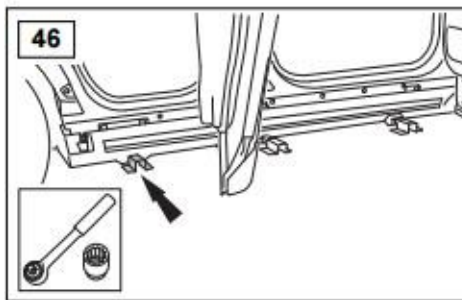

WARRANTY & DISCLAIMER - TerrafirMa products are warranted free from defects in materials and workmanship for a period of 12 months from the date of retail invoice. TerrafirMa does not warrant that the products manufactured or marketed by it comply with the laws of the country where those goods are purchased or used. It is the sole responsibility of the purchaser to ascertain whether products being purchased, or the fitting of those products to any other object, comply with local laws. This warranty covers structural defect and workmanship but does not cover finishes, labour charges for removal or refitting, freight costs, accident damage, misuse or abuse, damage due to incorrect or improper fitment or application, modified product, faulty design or consequential damage of any kind. Damage or defects caused by collision, alteration, improper installation, road hazards, adverse conditions or usage for any other purpose other than normal private usage are not covered by this warranty. TerrafirMa shall not be liable for any other claim relating to the use of the product and any indirect special or consequential damage or injury to any person, company or other entity. All claims must be accompanied by the original retail invoice and should be submitted to the supplying Allmakes 4x4/TerrafirMa distributor. This warranty covers only the replacement of the product or part concerned. The decision remains solely at the discretion of Allmakes Ltd. The information contained in this catalogue was correct at the time of going to press. Allmakes/TerrafirMa and its associated companies reserve the right to alter the range and any product specifications without notice. Always consult your Allmakes/TerrafirMa distributor for the latest product information and specifications. The TerrafirMa range of products is constantly being evaluated for enhancement and improvement to make sure the level of quality and performance is as expected.

TFSRRSSS