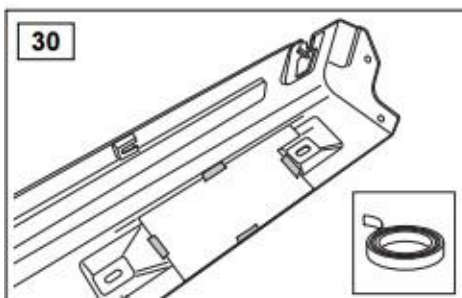

WARRANTY & DISCLAIMER - TerrafirMa products are warranted free from defects in materials and workmanship for a period of 12 months from the date of retail invoice. TerrafirMa does not warrant that the products manufactured or marketed by it comply with the laws of the country where those goods are purchased or used. It is the sole responsibility of the purchaser to ascertain whether products being purchased, or the fitting of those products to any other object, comply with local laws. This warranty covers structural defect and workmanship but does not cover finishes, labour charges for removal or refitting, freight costs, accident damage, misuse or abuse, damage due to incorrect or improper fitment or application, modified product, faulty design or consequential damage of any kind. Damage or defects caused by collision, alteration, improper installation, road hazards, adverse conditions or usage for any other purpose other than normal private usage are not covered by this warranty. TerrafirMa shall not be liable for any other claim relating to the use of the product and any indirect special or consequential damage or injury to any person, company or other entity. All claims must be accompanied by the original retail invoice and should be submitted to the supplying Allmakes 4x4/TerrafirMa distributor. This warranty covers only the replacement of the product or part concerned. The decision remains solely at the discretion of Allmakes Ltd. The information contained in this catalogue was correct at the time of going to press. Allmakes/TerrafirMa and its associated companies reserve the right to alter the range and any product specifications without notice. Always consult your Allmakes/TerrafirMa distributor for the latest product information and specifications. The TerrafirMa range of products is constantly being evaluated for enhancement and improvement to make sure the level of quality and performance is as expected.

TFSRRSSS