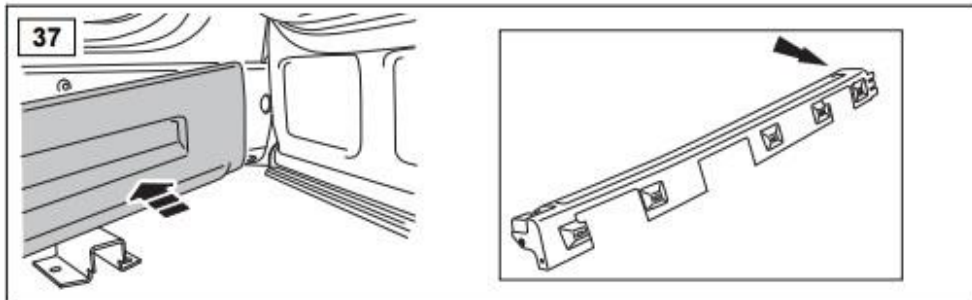

WARRANTY & DISCLAIMER - TerrafirMa products are warranted free from defects in materials and workmanship for a period of 12 months from the date of retail invoice. TerrafirMa does not warrant that the products manufactured or marketed by it comply with the laws of the country where those goods are purchased or used. It is the sole responsibility of the purchaser to ascertain whether products being purchased, or the fitting of those products to any other object, comply with local laws. This warranty covers structural defect and workmanship but does not cover finishes, labour charges for removal or refitting, freight costs, accident damage, misuse or abuse, damage due to incorrect or improper fitment or application, modified product, faulty design or consequential damage of any kind. Damage or defects caused by collision, alteration, improper installation, road hazards, adverse conditions or usage for any other purpose other than normal private usage are not covered by this warranty. TerrafirMa shall not be liable for any other claim relating to the use of the product and any indirect special or consequential damage or injury to any person, company or other entity. All claims must be accompanied by the original retail invoice and should be submitted to the supplying Allmakes 4x4/TerrafirMa distributor. This warranty covers only the replacement of the product or part concerned. The decision remains solely at the discretion of Allmakes Ltd. The information contained in this catalogue was correct at the time of going to press. Allmakes/TerrafirMa and its associated companies reserve the right to alter the range and any product specifications without notice. Always consult your Allmakes/TerrafirMa distributor for the latest product information and specifications. The TerrafirMa range of products is constantly being evaluated for enhancement and improvement to make sure the level of quality and performance is as expected.

TFSRRSSS