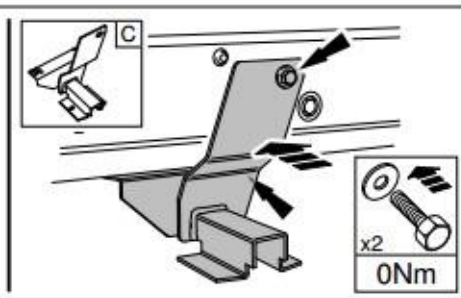

WARRANTY & DISCLAIMER - TerrafirMa products are warranted free from defects in materials and workmanship for a period of 12 months from the date of retail invoice. TerrafirMa does not warrant that the products manufactured or marketed by it comply with the laws of the country where those goods are purchased or used. It is the sole responsibility of the purchaser to ascertain whether products being purchased, or the fitting of those products to any other object, comply with local laws. This warranty covers structural defect and workmanship but does not cover finishes, labour charges for removal or refitting, freight costs, accident damage, misuse or abuse, damage due to incorrect or improper fitment or application, modified product, faulty design or consequential damage of any kind. Damage or defects caused by collision, alteration, improper installation, road hazards, adverse conditions or usage for any other purpose other than normal private usage are not covered by this warranty. TerrafirMa shall not be liable for any other claim relating to the use of the product and any indirect special or consequential damage or injury to any person, company or other entity. All claims must be accompanied by the original retail invoice and should be submitted to the supplying Allmakes 4x4/TerrafirMa distributor. This warranty covers only the replacement of the product or part concerned. The decision remains solely at the discretion of Allmakes Ltd. The information contained in this catalogue was correct at the time of going to press. Allmakes/TerrafirMa and its associated companies reserve the right to alter the range and any product specifications without notice. Always consult your Allmakes/TerrafirMa distributor for the latest product information and specifications. The TerrafirMa range of products is constantly being evaluated for enhancement and improvement to make sure the level of quality and performance is as expected.

TFSRRSSS