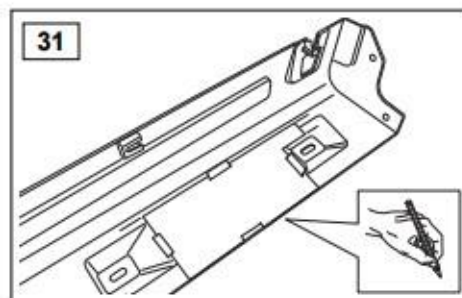

WARRANTY & DISCLAIMER - TerrafirMa products are warranted free from defects in materials and workmanship for a period of 12 months from the date of retail invoice. TerrafirMa does not warrant that the products manufactured or marketed by it comply with the laws of the country where those goods are purchased or used. It is the sole responsibility of the purchaser to ascertain whether products being purchased, or the fitting of those products to any other object, comply with local laws. This warranty covers structural defect and workmanship but does not cover finishes, labour charges for removal or refitting, freight costs, accident damage, misuse or abuse, damage due to incorrect or improper fitment or application, modified product, faulty design or consequential damage of any kind. Damage or defects caused by collision, alteration, improper installation, road hazards, adverse conditions or usage for any other purpose other than normal private usage are not covered by this warranty. TerrafirMa shall not be liable for any other claim relating to the use of the product and any indirect special or consequential damage or injury to any person, company or other entity. All claims must be accompanied by the original retail invoice and should be submitted to the supplying Allmakes 4x4/TerrafirMa distributor. This warranty covers only the replacement of the product or part concerned. The decision remains solely at the discretion of Allmakes Ltd. The information contained in this catalogue was correct at the time of going to press. Allmakes/TerrafirMa and its associated companies reserve the right to alter the range and any product specifications without notice. Always consult your Allmakes/TerrafirMa distributor for the latest product information and specifications. The TerrafirMa range of products is constantly being evaluated for enhancement and improvement to make sure the level of quality and performance is as expected.

TFSRRSSS