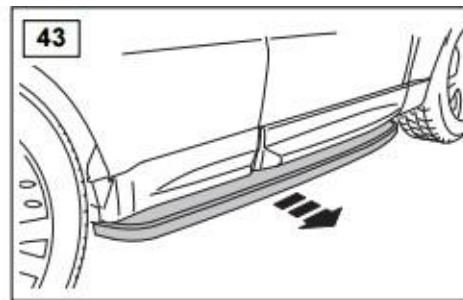

WARRANTY & DISCLAIMER - TerrafirMa products are warranted free from defects in materials and workmanship for a period of 12 months from the date of retail invoice. TerrafirMa does not warrant that the products manufactured or marketed by it comply with the laws of the country where those goods are purchased or used. It is the sole responsibility of the purchaser to ascertain whether products being purchased, or the fitting of those products to any other object, comply with local laws. This warranty covers structural defect and workmanship but does not cover finishes, labour charges for removal or refitting, freight costs, accident damage, misuse or abuse, damage due to incorrect or improper fitment or application, modified product, faulty design or consequential damage of any kind. Damage or defects caused by collision, alteration, improper installation, road hazards, adverse conditions or usage for any other purpose other than normal private usage are not covered by this warranty. TerrafirMa shall not be liable for any other claim relating to the use of the product and any indirect special or consequential damage or injury to any person, company or other entity. All claims must be accompanied by the original retail invoice and should be submitted to the supplying Allmakes 4x4/TerrafirMa distributor. This warranty covers only the replacement of the product or part concerned. The decision remains solely at the discretion of Allmakes Ltd. The information contained in this catalogue was correct at the time of going to press. Allmakes/TerrafirMa and its associated companies reserve the right to alter the range and any product specifications without notice. Always consult your Allmakes/TerrafirMa distributor for the latest product information and specifications. The TerrafirMa range of products is constantly being evaluated for enhancement and improvement to make sure the level of quality and performance is as expected.

TFSRRSSS