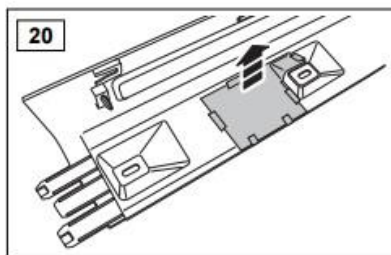

WARRANTY & DISCLAIMER - TerrafirMa products are warranted free from defects in materials and workmanship for a period of 12 months from the date of retail invoice. TerrafirMa does not warrant that the products manufactured or marketed by it comply with the laws of the country where those goods are purchased or used. It is the sole responsibility of the purchaser to ascertain whether products being purchased, or the fitting of those products to any other object, comply with local laws. This warranty covers structural defect and workmanship but does not cover finishes, labour charges for removal or refitting, freight costs, accident damage, misuse or abuse, damage due to incorrect or improper fitment or application, modified product, faulty design or consequential damage of any kind. Damage or defects caused by collision, alteration, improper installation, road hazards, adverse conditions or usage for any other purpose other than normal private usage are not covered by this warranty. TerrafirMa shall not be liable for any other claim relating to the use of the product and any indirect special or consequential damage or injury to any person, company or other entity. All claims must be accompanied by the original retail invoice and should be submitted to the supplying Allmakes 4x4/TerrafirMa distributor. This warranty covers only the replacement of the product or part concerned. The decision remains solely at the discretion of Allmakes Ltd. The information contained in this catalogue was correct at the time of going to press. Allmakes/TerrafirMa and its associated companies reserve the right to alter the range and any product specifications without notice. Always consult your Allmakes/TerrafirMa distributor for the latest product information and specifications. The TerrafirMa range of products is constantly being evaluated for enhancement and improvement to make sure the level of quality and performance is as expected.

TFSRRSSS