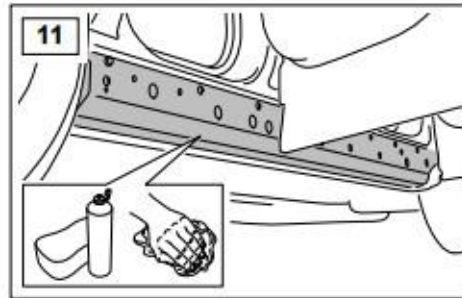

WARRANTY & DISCLAIMER - TerrafirMa products are warranted free from defects in materials and workmanship for a period of 12 months from the date of retail invoice. TerrafirMa does not warrant that the products manufactured or marketed by it comply with the laws of the country where those goods are purchased or used. It is the sole responsibility of the purchaser to ascertain whether products being purchased, or the fitting of those products to any other object, comply with local laws. This warranty covers structural defect and workmanship but does not cover finishes, labour charges for removal or refitting, freight costs, accident damage, misuse or abuse, damage due to incorrect or improper fitment or application, modified product, faulty design or consequential damage of any kind. Damage or defects caused by collision, alteration, improper installation, road hazards, adverse conditions or usage for any other purpose other than normal private usage are not covered by this warranty. TerrafirMa shall not be liable for any other claim relating to the use of the product and any indirect special or consequential damage or injury to any person, company or other entity. All claims must be accompanied by the original retail invoice and should be submitted to the supplying Allmakes 4x4/TerrafirMa distributor. This warranty covers only the replacement of the product or part concerned. The decision remains solely at the discretion of Allmakes Ltd. The information contained in this catalogue was correct at the time of going to press. Allmakes/TerrafirMa and its associated companies reserve the right to alter the range and any product specifications without notice. Always consult your Allmakes/TerrafirMa distributor for the latest product information and specifications. The TerrafirMa range of products is constantly being evaluated for enhancement and improvement to make sure the level of quality and performance is as expected.

TFSRRSSS