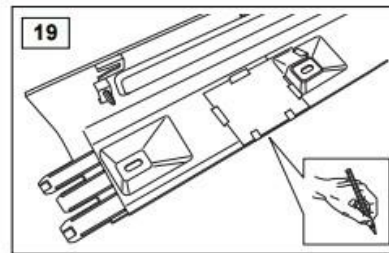

WARRANTY & DISCLAIMER - TerrafirMa products are warranted free from defects in materials and workmanship for a period of 12 months from the date of retail invoice. TerrafirMa does not warrant that the products manufactured or marketed by it comply with the laws of the country where those goods are purchased or used. It is the sole responsibility of the purchaser to ascertain whether products being purchased, or the fitting of those products to any other object, comply with local laws. This warranty covers structural defect and workmanship but does not cover finishes, labour charges for removal or refitting, freight costs, accident damage, misuse or abuse, damage due to incorrect or improper fitment or application, modified product, faulty design or consequential damage of any kind. Damage or defects caused by collision, alteration, improper installation, road hazards, adverse conditions or usage for any other purpose other than normal private usage are not covered by this warranty. TerrafirMa shall not be liable for any other claim relating to the use of the product and any indirect special or consequential damage or injury to any person, company or other entity. All claims must be accompanied by the original retail invoice and should be submitted to the supplying Allmakes 4x4/TerrafirMa distributor. This warranty covers only the replacement of the product or part concerned. The decision remains solely at the discretion of Allmakes Ltd. The information contained in this catalogue was correct at the time of going to press. Allmakes/TerrafirMa and its associated companies reserve the right to alter the range and any product specifications without notice. Always consult your Allmakes/TerrafirMa distributor for the latest product information and specifications. The TerrafirMa range of products is constantly being evaluated for enhancement and improvement to make sure the level of quality and performance is as expected.

TFSRRSSS