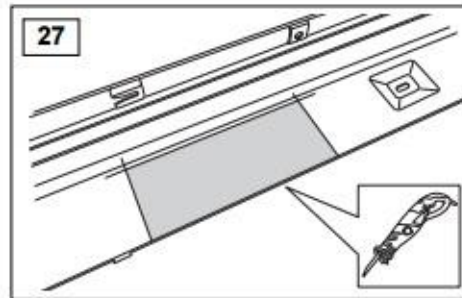

WARRANTY & DISCLAIMER - TerrafirMa products are warranted free from defects in materials and workmanship for a period of 12 months from the date of retail invoice. TerrafirMa does not warrant that the products manufactured or marketed by it comply with the laws of the country where those goods are purchased or used. It is the sole responsibility of the purchaser to ascertain whether products being purchased, or the fitting of those products to any other object, comply with local laws. This warranty covers structural defect and workmanship but does not cover finishes, labour charges for removal or refitting, freight costs, accident damage, misuse or abuse, damage due to incorrect or improper fitment or application, modified product, faulty design or consequential damage of any kind. Damage or defects caused by collision, alteration, improper installation, road hazards, adverse conditions or usage for any other purpose other than normal private usage are not covered by this warranty. TerrafirMa shall not be liable for any other claim relating to the use of the product and any indirect special or consequential damage or injury to any person, company or other entity. All claims must be accompanied by the original retail invoice and should be submitted to the supplying Allmakes 4x4/TerrafirMa distributor. This warranty covers only the replacement of the product or part concerned. The decision remains solely at the discretion of Allmakes Ltd. The information contained in this catalogue was correct at the time of going to press. Allmakes/TerrafirMa and its associated companies reserve the right to alter the range and any product specifications without notice. Always consult your Allmakes/TerrafirMa distributor for the latest product information and specifications. The TerrafirMa range of products is constantly being evaluated for enhancement and improvement to make sure the level of quality and performance is as expected.

TFSRRSSS