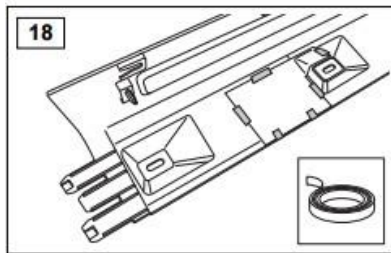

WARRANTY & DISCLAIMER - TerrafirMa products are warranted free from defects in materials and workmanship for a period of 12 months from the date of retail invoice. TerrafirMa does not warrant that the products manufactured or marketed by it comply with the laws of the country where those goods are purchased or used. It is the sole responsibility of the purchaser to ascertain whether products being purchased, or the fitting of those products to any other object, comply with local laws. This warranty covers structural defect and workmanship but does not cover finishes, labour charges for removal or refitting, freight costs, accident damage, misuse or abuse, damage due to incorrect or improper fitment or application, modified product, faulty design or consequential damage of any kind. Damage or defects caused by collision, alteration, improper installation, road hazards, adverse conditions or usage for any other purpose other than normal private usage are not covered by this warranty. TerrafirMa shall not be liable for any other claim relating to the use of the product and any indirect special or consequential damage or injury to any person, company or other entity. All claims must be accompanied by the original retail invoice and should be submitted to the supplying Allmakes 4x4/TerrafirMa distributor. This warranty covers only the replacement of the product or part concerned. The decision remains solely at the discretion of Allmakes Ltd. The information contained in this catalogue was correct at the time of going to press. Allmakes/TerrafirMa and its associated companies reserve the right to alter the range and any product specifications without notice. Always consult your Allmakes/TerrafirMa distributor for the latest product information and specifications. The TerrafirMa range of products is constantly being evaluated for enhancement and improvement to make sure the level of quality and performance is as expected.

TFSRRSSS