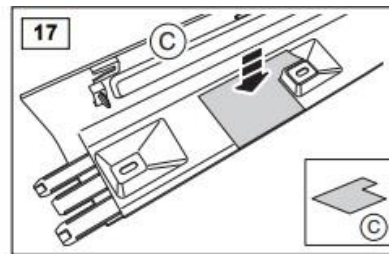

WARRANTY & DISCLAIMER - TerrafirMa products are warranted free from defects in materials and workmanship for a period of 12 months from the date of retail invoice. TerrafirMa does not warrant that the products manufactured or marketed by it comply with the laws of the country where those goods are purchased or used. It is the sole responsibility of the purchaser to ascertain whether products being purchased, or the fitting of those products to any other object, comply with local laws. This warranty covers structural defect and workmanship but does not cover finishes, labour charges for removal or refitting, freight costs, accident damage, misuse or abuse, damage due to incorrect or improper fitment or application, modified product, faulty design or consequential damage of any kind. Damage or defects caused by collision, alteration, improper installation, road hazards, adverse conditions or usage for any other purpose other than normal private usage are not covered by this warranty. TerrafirMa shall not be liable for any other claim relating to the use of the product and any indirect special or consequential damage or injury to any person, company or other entity. All claims must be accompanied by the original retail invoice and should be submitted to the supplying Allmakes 4x4/TerrafirMa distributor. This warranty covers only the replacement of the product or part concerned. The decision remains solely at the discretion of Allmakes Ltd. The information contained in this catalogue was correct at the time of going to press. Allmakes/TerrafirMa and its associated companies reserve the right to alter the range and any product specifications without notice. Always consult your Allmakes/TerrafirMa distributor for the latest product information and specifications. The TerrafirMa range of products is constantly being evaluated for enhancement and improvement to make sure the level of quality and performance is as expected.

TFSRRSSS