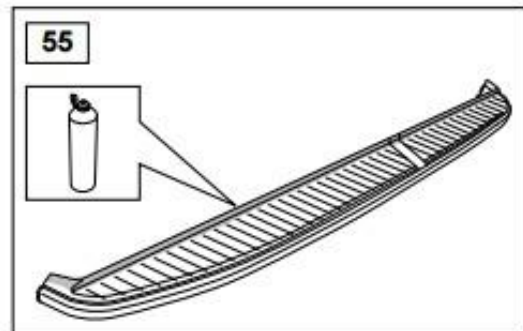

WARRANTY & DISCLAIMER - TerrafirMa products are warranted free from defects in materials and workmanship for a period of 12 months from the date of retail invoice. TerrafirMa does not warrant that the products manufactured or marketed by it comply with the laws of the country where those goods are purchased or used. It is the sole responsibility of the purchaser to ascertain whether products being purchased, or the fitting of those products to any other object, comply with local laws. This warranty covers structural defect and workmanship but does not cover finishes, labour charges for removal or refitting, freight costs, accident damage, misuse or abuse, damage due to incorrect or improper fitment or application, modified product, faulty design or consequential damage of any kind. Damage or defects caused by collision, alteration, improper installation, road hazards, adverse conditions or usage for any other purpose other than normal private usage are not covered by this warranty. TerrafirMa shall not be liable for any other claim relating to the use of the product and any indirect special or consequential damage or injury to any person, company or other entity. All claims must be accompanied by the original retail invoice and should be submitted to the supplying Allmakes 4x4/TerrafirMa distributor. This warranty covers only the replacement of the product or part concerned. The decision remains solely at the discretion of Allmakes Ltd. The information contained in this catalogue was correct at the time of going to press. Allmakes/TerrafirMa and its associated companies reserve the right to alter the range and any product specifications without notice. Always consult your Allmakes/TerrafirMa distributor for the latest product information and specifications. The TerrafirMa range of products is constantly being evaluated for enhancement and improvement to make sure the level of quality and performance is as expected.

TFSRRSSS