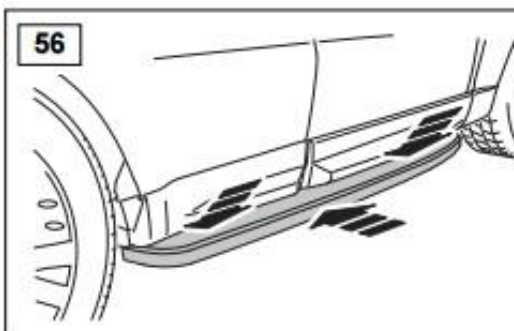

WARRANTY & DISCLAIMER - TerrafirMa products are warranted free from defects in materials and workmanship for a period of 12 months from the date of retail invoice. TerrafirMa does not warrant that the products manufactured or marketed by it comply with the laws of the country where those goods are purchased or used. It is the sole responsibility of the purchaser to ascertain whether products being purchased, or the fitting of those products to any other object, comply with local laws. This warranty covers structural defect and workmanship but does not cover finishes, labour charges for removal or refitting, freight costs, accident damage, misuse or abuse, damage due to incorrect or improper fitment or application, modified product, faulty design or consequential damage of any kind. Damage or defects caused by collision, alteration, improper installation, road hazards, adverse conditions or usage for any other purpose other than normal private usage are not covered by this warranty. TerrafirMa shall not be liable for any other claim relating to the use of the product and any indirect special or consequential damage or injury to any person, company or other entity. All claims must be accompanied by the original retail invoice and should be submitted to the supplying Allmakes 4x4/TerrafirMa distributor. This warranty covers only the replacement of the product or part concerned. The decision remains solely at the discretion of Allmakes Ltd. The information contained in this catalogue was correct at the time of going to press. Allmakes/TerrafirMa and its associated companies reserve the right to alter the range and any product specifications without notice. Always consult your Allmakes/TerrafirMa distributor for the latest product information and specifications. The TerrafirMa range of products is constantly being evaluated for enhancement and improvement to make sure the level of quality and performance is as expected.

TFSRRSSS