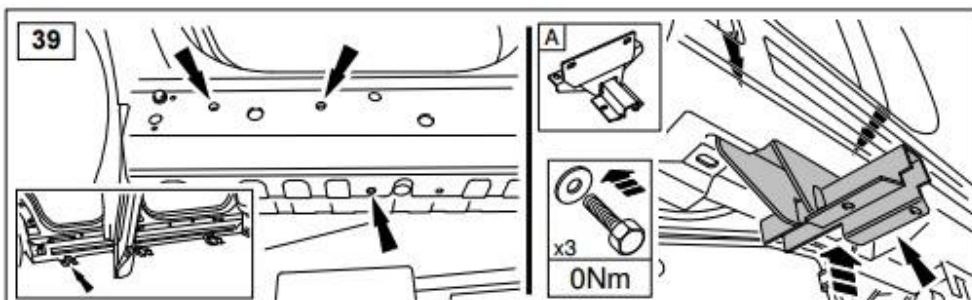

WARRANTY & DISCLAIMER - TerrafirMa products are warranted free from defects in materials and workmanship for a period of 12 months from the date of retail invoice. TerrafirMa does not warrant that the products manufactured or marketed by it comply with the laws of the country where those goods are purchased or used. It is the sole responsibility of the purchaser to ascertain whether products being purchased, or the fitting of those products to any other object, comply with local laws. This warranty covers structural defect and workmanship but does not cover finishes, labour charges for removal or refitting, freight costs, accident damage, misuse or abuse, damage due to incorrect or improper fitment or application, modified product, faulty design or consequential damage of any kind. Damage or defects caused by collision, alteration, improper installation, road hazards, adverse conditions or usage for any other purpose other than normal private usage are not covered by this warranty. TerrafirMa shall not be liable for any other claim relating to the use of the product and any indirect special or consequential damage or injury to any person, company or other entity. All claims must be accompanied by the original retail invoice and should be submitted to the supplying Allmakes 4x4/TerrafirMa distributor. This warranty covers only the replacement of the product or part concerned. The decision remains solely at the discretion of Allmakes Ltd. The information contained in this catalogue was correct at the time of going to press. Allmakes/TerrafirMa and its associated companies reserve the right to alter the range and any product specifications without notice. Always consult your Allmakes/TerrafirMa distributor for the latest product information and specifications. The TerrafirMa range of products is constantly being evaluated for enhancement and improvement to make sure the level of quality and performance is as expected.

TFSRRSSS