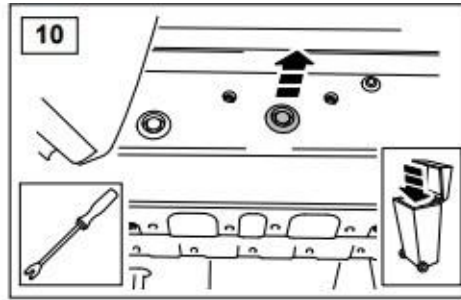

WARRANTY & DISCLAIMER - TerrafirMa products are warranted free from defects in materials and workmanship for a period of 12 months from the date of retail invoice. TerrafirMa does not warrant that the products manufactured or marketed by it comply with the laws of the country where those goods are purchased or used. It is the sole responsibility of the purchaser to ascertain whether products being purchased, or the fitting of those products to any other object, comply with local laws. This warranty covers structural defect and workmanship but does not cover finishes, labour charges for removal or refitting, freight costs, accident damage, misuse or abuse, damage due to incorrect or improper fitment or application, modified product, faulty design or consequential damage of any kind. Damage or defects caused by collision, alteration, improper installation, road hazards, adverse conditions or usage for any other purpose other than normal private usage are not covered by this warranty. TerrafirMa shall not be liable for any other claim relating to the use of the product and any indirect special or consequential damage or injury to any person, company or other entity. All claims must be accompanied by the original retail invoice and should be submitted to the supplying Allmakes 4x4/TerrafirMa distributor. This warranty covers only the replacement of the product or part concerned. The decision remains solely at the discretion of Allmakes Ltd. The information contained in this catalogue was correct at the time of going to press. Allmakes/TerrafirMa and its associated companies reserve the right to alter the range and any product specifications without notice. Always consult your Allmakes/TerrafirMa distributor for the latest product information and specifications. The TerrafirMa range of products is constantly being evaluated for enhancement and improvement to make sure the level of quality and performance is as expected.

TFSRRSSS