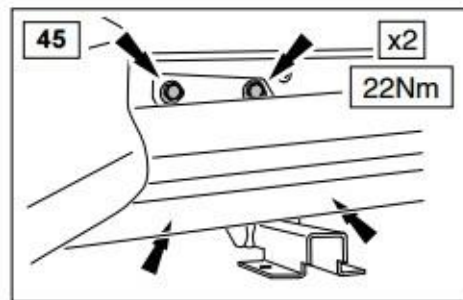

WARRANTY & DISCLAIMER - TerrafirMa products are warranted free from defects in materials and workmanship for a period of 12 months from the date of retail invoice. TerrafirMa does not warrant that the products manufactured or marketed by it comply with the laws of the country where those goods are purchased or used. It is the sole responsibility of the purchaser to ascertain whether products being purchased, or the fitting of those products to any other object, comply with local laws. This warranty covers structural defect and workmanship but does not cover finishes, labour charges for removal or refitting, freight costs, accident damage, misuse or abuse, damage due to incorrect or improper fitment or application, modified product, faulty design or consequential damage of any kind. Damage or defects caused by collision, alteration, improper installation, road hazards, adverse conditions or usage for any other purpose other than normal private usage are not covered by this warranty. TerrafirMa shall not be liable for any other claim relating to the use of the product and any indirect special or consequential damage or injury to any person, company or other entity. All claims must be accompanied by the original retail invoice and should be submitted to the supplying Allmakes 4x4/TerrafirMa distributor. This warranty covers only the replacement of the product or part concerned. The decision remains solely at the discretion of Allmakes Ltd. The information contained in this catalogue was correct at the time of going to press. Allmakes/TerrafirMa and its associated companies reserve the right to alter the range and any product specifications without notice. Always consult your Allmakes/TerrafirMa distributor for the latest product information and specifications. The TerrafirMa range of products is constantly being evaluated for enhancement and improvement to make sure the level of quality and performance is as expected.

TFSRRSSS