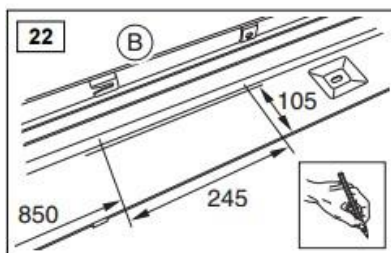

WARRANTY & DISCLAIMER - TerrafirMa products are warranted free from defects in materials and workmanship for a period of 12 months from the date of retail invoice. TerrafirMa does not warrant that the products manufactured or marketed by it comply with the laws of the country where those goods are purchased or used. It is the sole responsibility of the purchaser to ascertain whether products being purchased, or the fitting of those products to any other object, comply with local laws. This warranty covers structural defect and workmanship but does not cover finishes, labour charges for removal or refitting, freight costs, accident damage, misuse or abuse, damage due to incorrect or improper fitment or application, modified product, faulty design or consequential damage of any kind. Damage or defects caused by collision, alteration, improper installation, road hazards, adverse conditions or usage for any other purpose other than normal private usage are not covered by this warranty. TerrafirMa shall not be liable for any other claim relating to the use of the product and any indirect special or consequential damage or injury to any person, company or other entity. All claims must be accompanied by the original retail invoice and should be submitted to the supplying Allmakes 4x4/TerrafirMa distributor. This warranty covers only the replacement of the product or part concerned. The decision remains solely at the discretion of Allmakes Ltd. The information contained in this catalogue was correct at the time of going to press. Allmakes/TerrafirMa and its associated companies reserve the right to alter the range and any product specifications without notice. Always consult your Allmakes/TerrafirMa distributor for the latest product information and specifications. The TerrafirMa range of products is constantly being evaluated for enhancement and improvement to make sure the level of quality and performance is as expected.

TFSRRSSS