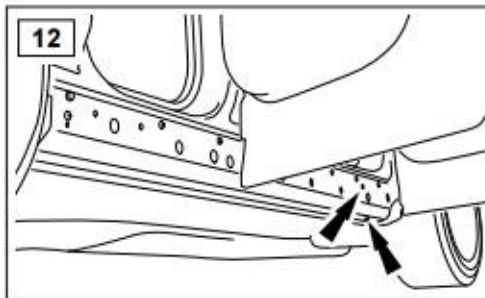

WARRANTY & DISCLAIMER - TerrafirMa products are warranted free from defects in materials and workmanship for a period of 12 months from the date of retail invoice. TerrafirMa does not warrant that the products manufactured or marketed by it comply with the laws of the country where those goods are purchased or used. It is the sole responsibility of the purchaser to ascertain whether products being purchased, or the fitting of those products to any other object, comply with local laws. This warranty covers structural defect and workmanship but does not cover finishes, labour charges for removal or refitting, freight costs, accident damage, misuse or abuse, damage due to incorrect or improper fitment or application, modified product, faulty design or consequential damage of any kind. Damage or defects caused by collision, alteration, improper installation, road hazards, adverse conditions or usage for any other purpose other than normal private usage are not covered by this warranty. TerrafirMa shall not be liable for any other claim relating to the use of the product and any indirect special or consequential damage or injury to any person, company or other entity. All claims must be accompanied by the original retail invoice and should be submitted to the supplying Allmakes 4x4/TerrafirMa distributor. This warranty covers only the replacement of the product or part concerned. The decision remains solely at the discretion of Allmakes Ltd. The information contained in this catalogue was correct at the time of going to press. Allmakes/TerrafirMa and its associated companies reserve the right to alter the range and any product specifications without notice. Always consult your Allmakes/TerrafirMa distributor for the latest product information and specifications. The TerrafirMa range of products is constantly being evaluated for enhancement and improvement to make sure the level of quality and performance is as expected.

TFSRRSSS