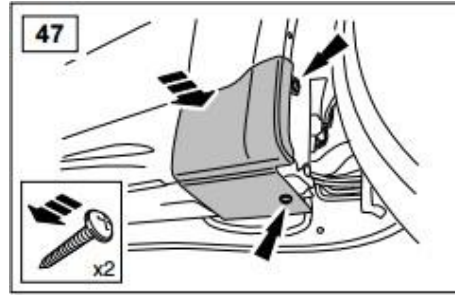

WARRANTY & DISCLAIMER - TerrafirMa products are warranted free from defects in materials and workmanship for a period of 12 months from the date of their installation. TerrafirMa does not warrant that the products manufactured/fit or marketed by it comply with the laws of the country where those goods are purchased or used. It is the sole responsibility of the purchaser to ascertain whether products being purchased, or the fitting of those products to any other object, comply with local laws. This warranty covers structural defect and workmanship but does not cover finishes, labour charges for removal or refitting, freight costs, accident damage, misuse or abuse, damage due to incorrect or improper fitment or application, modified product, faulty design or consequential damage of any kind. Damage or defects caused by collision, alteration, improper installation, road hazards, adverse conditions or usage for any other purpose other than normal private usage are not covered by this warranty. TerrafirMa shall not be liable for any other claim relating to the use of the product and any indirect special or consequential damage or injury to any person, company or other entity. All claims must be accompanied by the original retail invoice and should be submitted to the supplying Allmakes 4x4/TerrafirMa distributor. This warranty covers only the replacement of the product or part concerned. The decision remains solely at the discretion of Allmakes Ltd. The information contained in this catalogue was correct at the time of going to press. Allmakes/TerrafirMa and its associated companies reserve the right to alter the range and any product specifications without notice. Always consult your Allmakes/TerrafirMa distributor for the latest product information and specifications. The TerrafirMa range of products is constantly being evaluated for enhancement and improvement to make sure the level of quality and performance is as expected.

TFSRRSSS