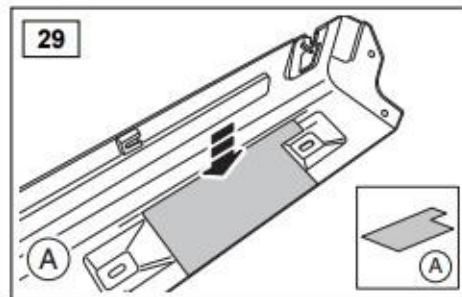

WARRANTY & DISCLAIMER - TerrafirMa products are warranted free from defects in materials and workmanship for a period of 12 months from the date of retail invoice. TerrafirMa does not warrant that the products manufactured or marketed by it comply with the laws of the country where those goods are purchased or used. It is the sole responsibility of the purchaser to ascertain whether products being purchased, or the fitting of those products to any other object, comply with local laws. This warranty covers structural defect and workmanship but does not cover finishes, labour charges for removal or refitting, freight costs, accident damage, misuse or abuse, damage due to incorrect or improper fitment or application, modified product, faulty design or consequential damage of any kind. Damage or defects caused by collision, alteration, improper installation, road hazards, adverse conditions or usage for any other purpose other than normal private usage are not covered by this warranty. TerrafirMa shall not be liable for any other claim relating to the use of the product and any indirect special or consequential damage or injury to any person, company or other entity. All claims must be accompanied by the original retail invoice and should be submitted to the supplying Allmakes 4x4/TerrafirMa distributor. This warranty covers only the replacement of the product or part concerned. The decision remains solely at the discretion of Allmakes Ltd. The information contained in this catalogue was correct at the time of going to press. Allmakes/TerrafirMa and its associated companies reserve the right to alter the range and any product specifications without notice. Always consult your Allmakes/TerrafirMa distributor for the latest product information and specifications. The TerrafirMa range of products is constantly being evaluated for enhancement and improvement to make sure the level of quality and performance is as expected.

TFSRRSSS