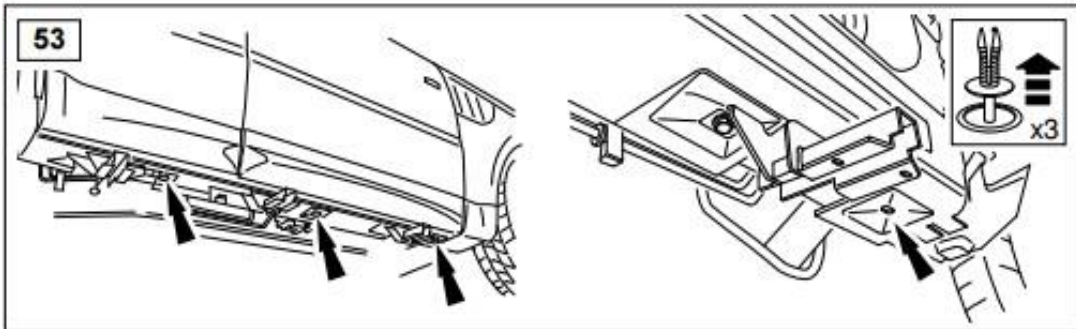

WARRANTY & DISCLAIMER - TerrafirMa products are warranted free from defects in materials and workmanship for a period of 12 months from the date of retail invoice. TerrafirMa does not warrant that the products manufactured or marketed by it comply with the laws of the country where those goods are purchased or used. It is the sole responsibility of the purchaser to ascertain whether products being purchased, or the fitting of those products to any other object, comply with local laws. This warranty covers structural defect and workmanship but does not cover finishes, labour charges for removal or refitting, freight costs, accident damage, misuse or abuse, damage due to incorrect or improper fitment or application, modified product, faulty design or consequential damage of any kind. Damage or defects caused by collision, alteration, improper installation, road hazards, adverse conditions or usage for any other purpose other than normal private usage are not covered by this warranty. TerrafirMa shall not be liable for any other claim relating to the use of the product and any indirect special or consequential damage or injury to any person, company or other entity. All claims must be accompanied by the original retail invoice and should be submitted to the supplying Allmakes 4x4/TerrafirMa distributor. This warranty covers only the replacement of the product or part concerned. The decision remains solely at the discretion of Allmakes Ltd. The information contained in this catalogue was correct at the time of going to press. Allmakes/TerrafirMa and its associated companies reserve the right to alter the range and any product specifications without notice. Always consult your Allmakes/TerrafirMa distributor for the latest product information and specifications. The TerrafirMa range of products is constantly being evaluated for enhancement and improvement to make sure the level of quality and performance is as expected.

TFSRRSSS