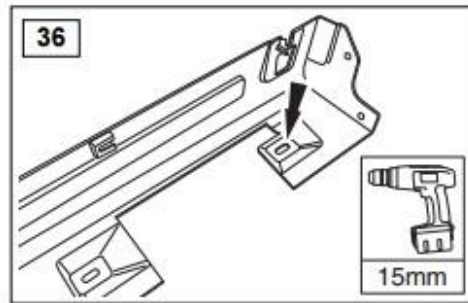

WARRANTY & DISCLAIMER - TerrafirMa products are warranted free from defects in materials and workmanship for a period of 12 months from the date of retail invoice. TerrafirMa does not warrant that the products manufactured or marketed by it comply with the laws of the country where those goods are purchased or used. It is the sole responsibility of the purchaser to ascertain whether products being purchased, or the fitting of those products to any other object, comply with local laws. This warranty covers structural defect and workmanship but does not cover finishes, labour charges for removal or refitting, freight costs, accident damage, misuse or abuse, damage due to incorrect or improper fitment or application, modified product, faulty design or consequential damage of any kind. Damage or defects caused by collision, alteration, improper installation, road hazards, adverse conditions or usage for any other purpose other than normal private usage are not covered by this warranty. TerrafirMa shall not be liable for any other claim relating to the use of the product and any indirect special or consequential damage or injury to any person, company or other entity. All claims must be accompanied by the original retail invoice and should be submitted to the supplying Allmakes 4x4/TerrafirMa distributor. This warranty covers only the replacement of the product or part concerned. The decision remains solely at the discretion of Allmakes Ltd. The information contained in this catalogue was correct at the time of going to press. Allmakes/TerrafirMa and its associated companies reserve the right to alter the range and any product specifications without notice. Always consult your Allmakes/TerrafirMa distributor for the latest product information and specifications. The TerrafirMa range of products is constantly being evaluated for enhancement and improvement to make sure the level of quality and performance is as expected.

TFSRRSSS