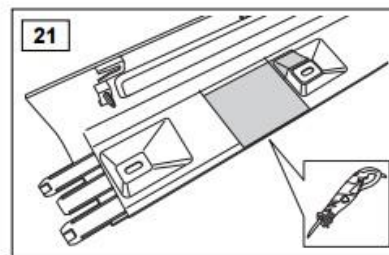

WARRANTY & DISCLAIMER - TerrafirMa products are warranted free from defects in materials and workmanship for a period of 12 months from the date of retail invoice. TerrafirMa does not warrant that the products manufactured or marketed by it comply with the laws of the country where those goods are purchased or used. It is the sole responsibility of the purchaser to ascertain whether products being purchased, or the fitting of those products to any other object, comply with local laws. This warranty covers structural defect and workmanship but does not cover finishes, labour charges for removal or refitting, freight costs, accident damage, misuse or abuse, damage due to incorrect or improper fitment or application, modified product, faulty design or consequential damage of any kind. Damage or defects caused by collision, alteration, improper installation, road hazards, adverse conditions or usage for any other purpose other than normal private usage are not covered by this warranty. TerrafirMa shall not be liable for any other claim relating to the use of the product and any indirect special or consequential damage or injury to any person, company or other entity. All claims must be accompanied by the original retail invoice and should be submitted to the supplying Allmakes 4x4/TerrafirMa distributor. This warranty covers only the replacement of the product or part concerned. The decision remains solely at the discretion of Allmakes Ltd. The information contained in this catalogue was correct at the time of going to press. Allmakes/TerrafirMa and its associated companies reserve the right to alter the range and any product specifications without notice. Always consult your Allmakes/TerrafirMa distributor for the latest product information and specifications. The TerrafirMa range of products is constantly being evaluated for enhancement and improvement to make sure the level of quality and performance is as expected.

TFSRRSSS