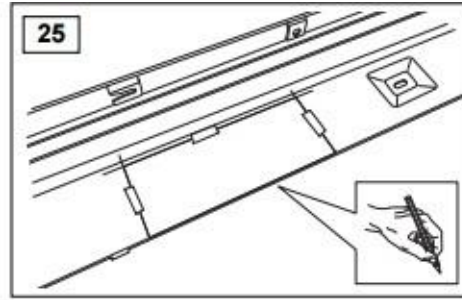

WARRANTY & DISCLAIMER - TerrafirMa products are warranted free from defects in materials and workmanship for a period of 12 months from the date of retail invoice. TerrafirMa does not warrant that the products manufactured or marketed by it comply with the laws of the country where those goods are purchased or used. It is the sole responsibility of the purchaser to ascertain whether products being purchased, or the fitting of those products to any other object, comply with local laws. This warranty covers structural defect and workmanship but does not cover finishes, labour charges for removal or refitting, freight costs, accident damage, misuse or abuse, damage due to incorrect or improper fitment or application, modified product, faulty design or consequential damage of any kind. Damage or defects caused by collision, alteration, improper installation, road hazards, adverse conditions or usage for any other purpose other than normal private usage are not covered by this warranty. TerrafirMa shall not be liable for any other claim relating to the use of the product and any indirect special or consequential damage or injury to any person, company or other entity. All claims must be accompanied by the original retail invoice and should be submitted to the supplying Allmakes 4x4/TerrafirMa distributor. This warranty covers only the replacement of the product or part concerned. The decision remains solely at the discretion of Allmakes Ltd. The information contained in this catalogue was correct at the time of going to press. Allmakes/TerrafirMa and its associated companies reserve the right to alter the range and any product specifications without notice. Always consult your Allmakes/TerrafirMa distributor for the latest product information and specifications. The TerrafirMa range of products is constantly being evaluated for enhancement and improvement to make sure the level of quality and performance is as expected.

TFSRRSSS