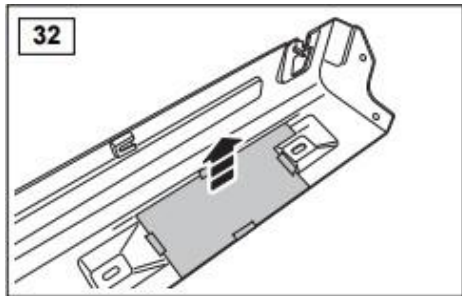

WARRANTY & DISCLAIMER - TerrafirMa products are warranted free from defects in materials and workmanship for a period of 12 months from the date of retail invoice. TerrafirMa does not warrant that the products manufactured or marketed by it comply with the laws of the country where those goods are purchased or used. It is the sole responsibility of the purchaser to ascertain whether products being purchased, or the fitting of those products to any other object, comply with local laws. This warranty covers structural defect and workmanship but does not cover finishes, labour charges for removal or refitting, freight costs, accident damage, misuse or abuse, damage due to incorrect or improper fitment or application, modified product, faulty design or consequential damage of any kind. Damage or defects caused by collision, alteration, improper installation, road hazards, adverse conditions or usage for any other purpose other than normal private usage are not covered by this warranty. TerrafirMa shall not be liable for any other claim relating to the use of the product and any indirect special or consequential damage or injury to any person, company or other entity. All claims must be accompanied by the original retail invoice and should be submitted to the supplying Allmakes 4x4/TerrafirMa distributor. This warranty covers only the replacement of the product or part concerned. The decision remains solely at the discretion of Allmakes Ltd. The information contained in this catalogue was correct at the time of going to press. Allmakes/TerrafirMa and its associated companies reserve the right to alter the range and any product specifications without notice. Always consult your Allmakes/TerrafirMa distributor for the latest product information and specifications. The TerrafirMa range of products is constantly being evaluated for enhancement and improvement to make sure the level of quality and performance is as expected.

TFSRRSSS