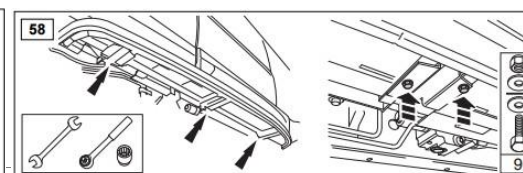

WARRANTY & DISCLAIMER - TerrafirMa products are warranted free from defects in materials and workmanship for a period of 12 months from the date of retail invoice. TerrafirMa does not warrant that the products manufactured or marketed by it comply with the laws of the country where those goods are purchased or used. It is the sole responsibility of the purchaser to ascertain whether products being purchased, or the fitting of those products to any other object, comply with local laws. This warranty covers structural defect and workmanship but does not cover finishes, labour charges for removal or refitting, freight costs, accident damage, misuse or abuse, damage due to incorrect or improper fitment or application, modified product, faulty design or consequential damage of any kind. Damage or defects caused by collision, alteration, improper installation, road hazards, adverse conditions or usage for any other purpose other than normal private usage are not covered by this warranty. TerrafirMa shall not be liable for any other claim relating to the use of the product and any indirect special or consequential damage or injury to any person, company or other entity. All claims must be accompanied by the original retail invoice and should be submitted to the supplying Allmakes 4x4/TerrafirMa distributor. This warranty covers only the replacement of the product or part concerned. The decision remains solely at the discretion of Allmakes Ltd. The information contained in this catalogue was correct at the time of going to press. Allmakes/TerrafirMa and its associated companies reserve the right to alter the range and any product specifications without notice. Always consult your Allmakes/TerrafirMa distributor for the latest product information and specifications. The TerrafirMa range of products is constantly being evaluated for enhancement and improvement to make sure the level of quality and performance is as expected.

TFSRRSSS