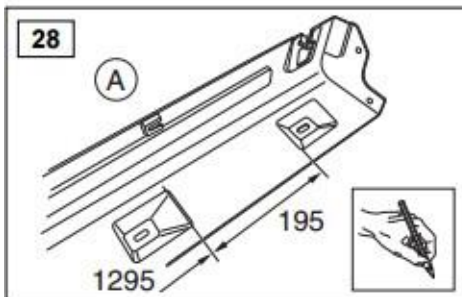

WARRANTY & DISCLAIMER - TerrafirMa products are warranted free from defects in materials and workmanship for a period of 12 months from the date of retail invoice. TerrafirMa does not warrant that the products manufactured or marketed by it comply with the laws of the country where those goods are purchased or used. It is the sole responsibility of the purchaser to ascertain whether products being purchased, or the fitting of those products to any other object, comply with local laws. This warranty covers structural defect and workmanship but does not cover finishes, labour charges for removal or refitting, freight costs, accident damage, misuse or abuse, damage due to incorrect or improper fitment or application, modified product, faulty design or consequential damage of any kind. Damage or defects caused by collision, alteration, improper installation, road hazards, adverse conditions or usage for any other purpose other than normal private usage are not covered by this warranty. TerrafirMa shall not be liable for any other claim relating to the use of the product and any indirect special or consequential damage or injury to any person, company or other entity. All claims must be accompanied by the original retail invoice and should be submitted to the supplying Allmakes 4x4/TerrafirMa distributor. This warranty covers only the replacement of the product or part concerned. The decision remains solely at the discretion of Allmakes Ltd. The information contained in this catalogue was correct at the time of going to press. Allmakes/TerrafirMa and its associated companies reserve the right to alter the range and any product specifications without notice. Always consult your Allmakes/TerrafirMa distributor for the latest product information and specifications. The TerrafirMa range of products is constantly being evaluated for enhancement and improvement to make sure the level of quality and performance is as expected.

TFSRRSSS