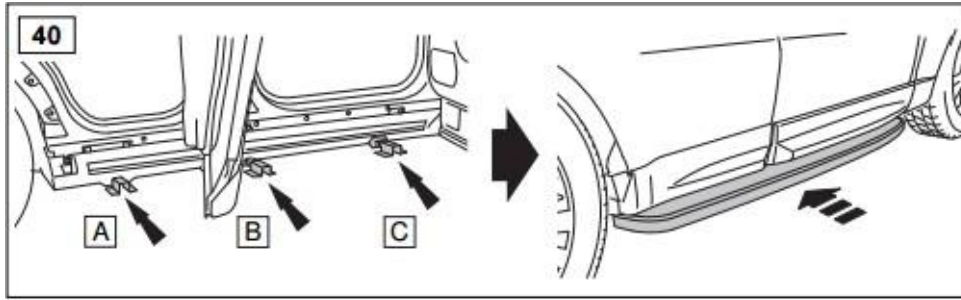

WARRANTY & DISCLAIMER - TerrafirMa products are warranted free from defects in materials and workmanship for a period of 12 months from the date of retail invoice. TerrafirMa does not warrant that the products manufactured or marketed by it comply with the laws of the country where those goods are purchased or used. It is the sole responsibility of the purchaser to ascertain whether products being purchased, or the fitting of those products to any other object, comply with local laws. This warranty covers structural defect and workmanship but does not cover finishes, labour charges for removal or refitting, freight costs, accident damage, misuse or abuse, damage due to incorrect or improper fitment or application, modified product, faulty design or consequential damage of any kind. Damage or defects caused by collision, alteration, improper installation, road hazards, adverse conditions or usage for any other purpose other than normal private usage are not covered by this warranty. TerrafirMa shall not be liable for any other claim relating to the use of the product and any indirect special or consequential damage or injury to any person, company or other entity. All claims must be accompanied by the original retail invoice and should be submitted to the supplying Allmakes 4x4/TerrafirMa distributor. This warranty covers only the replacement of the product or part concerned. The decision remains solely at the discretion of Allmakes Ltd. The information contained in this catalogue was correct at the time of going to press. Allmakes/TerrafirMa and its associated companies reserve the right to alter the range and any product specifications without notice. Always consult your Allmakes/TerrafirMa distributor for the latest product information and specifications. The TerrafirMa range of products is constantly being evaluated for enhancement and improvement to make sure the level of quality and performance is as expected.

TFSRRSSS