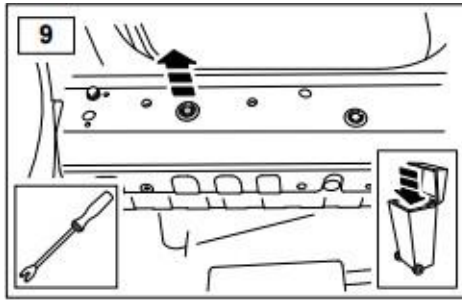

WARRANTY & DISCLAIMER - TerrafirMa products are warranted free from defects in materials and workmanship for a period of 12 months from the date of retail invoice. TerrafirMa does not warrant that the products manufactured or marketed by it comply with the laws of the country where those goods are purchased or used. It is the sole responsibility of the purchaser to ascertain whether products being purchased, or the fitting of those products to any other object, comply with local laws. This warranty covers structural defect and workmanship but does not cover finishes, labour charges for removal or refitting, freight costs, accident damage, misuse or abuse, damage due to incorrect or improper fitment or application, modified product, faulty design or consequential damage of any kind. Damage or defects caused by collision, alteration, improper installation, road hazards, adverse conditions or usage for any other purpose other than normal private usage are not covered by this warranty. TerrafirMa shall not be liable for any other claim relating to the use of the product and any indirect special or consequential damage or injury to any person, company or other entity. All claims must be accompanied by the original retail invoice and should be submitted to the supplying Allmakes 4x4/TerrafirMa distributor. This warranty covers only the replacement of the product or part concerned. The decision remains solely at the discretion of Allmakes Ltd. The information contained in this catalogue was correct at the time of going to press. Allmakes/TerrafirMa and its associated companies reserve the right to alter the range and any product specifications without notice. Always consult your Allmakes/TerrafirMa distributor for the latest product information and specifications. The TerrafirMa range of products is constantly being evaluated for enhancement and improvement to make sure the level of quality and performance is as expected.

TFSRRSSS