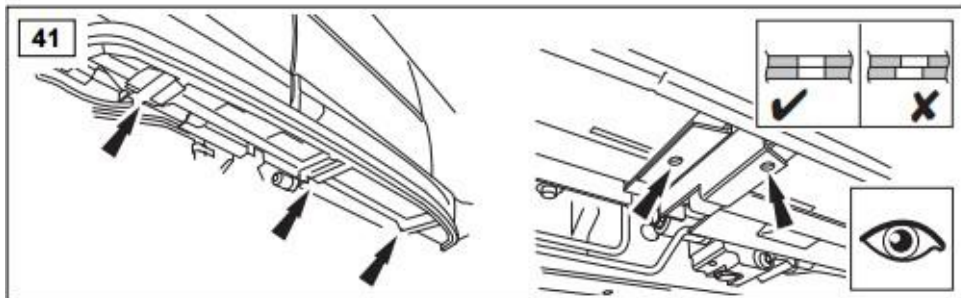

WARRANTY & DISCLAIMER - TerrafirMa products are warranted free from defects in materials and workmanship for a period of 12 months from the date of retail invoice. TerrafirMa does not warrant that the products manufactured or marketed by it comply with the laws of the country where those goods are purchased or used. It is the sole responsibility of the purchaser to ascertain whether products being purchased, or the fitting of those products to any other object, comply with local laws. This warranty covers structural defect and workmanship but does not cover finishes, labour charges for removal or refitting, freight costs, accident damage, misuse or abuse, damage due to incorrect or improper fitment or application, modified product, faulty design or consequential damage of any kind. Damage or defects caused by collision, alteration, improper installation, road hazards, adverse conditions or usage for any other purpose other than normal private usage are not covered by this warranty. TerrafirMa shall not be liable for any other claim relating to the use of the product and any indirect special or consequential damage or injury to any person, company or other entity. All claims must be accompanied by the original retail invoice and should be submitted to the supplying Allmakes 4x4/TerrafirMa distributor. This warranty covers only the replacement of the product or part concerned. The decision remains solely at the discretion of Allmakes Ltd. The information contained in this catalogue was correct at the time of going to press. Allmakes/TerrafirMa and its associated companies reserve the right to alter the range and any product specifications without notice. Always consult your Allmakes/TerrafirMa distributor for the latest product information and specifications. The TerrafirMa range of products is constantly being evaluated for enhancement and improvement to make sure the level of quality and performance is as expected.

TFSRRSSS