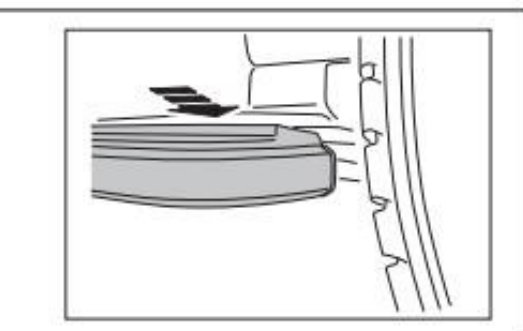

WARRANTY & DISCLAIMER - TerrafirMa products are warranted free from defects in materials and workmanship for a period of 12 months from the date of retail invoice. TerrafirMa does not warrant that the products manufactured or marketed by it comply with the laws of the country where those goods are purchased or used. It is the sole responsibility of the purchaser to ascertain whether products being purchased, or the fitting of those products to any other object, comply with local laws. This warranty covers structural defect and workmanship but does not cover finishes, labour charges for removal or refitting, freight costs, accident damage, misuse or abuse, damage due to incorrect or improper fitment or application, modified product, faulty design or consequential damage of any kind. Damage or defects caused by collision, alteration, improper installation, road hazards, adverse conditions or usage for any other purpose other than normal private usage are not covered by this warranty. TerrafirMa shall not be liable for any other claim relating to the use of the product and any indirect special or consequential damage or injury to any person, company or other entity. All claims must be accompanied by the original retail invoice and should be submitted to the supplying Allmakes 4x4/TerrafirMa distributor. This warranty covers only the replacement of the product or part concerned. The decision remains solely at the discretion of Allmakes Ltd. The information contained in this catalogue was correct at the time of going to press. Allmakes/TerrafirMa and its associated companies reserve the right to alter the range and any product specifications without notice. Always consult your Allmakes/TerrafirMa distributor for the latest product information and specifications. The TerrafirMa range of products is constantly being evaluated for enhancement and improvement to make sure the level of quality and performance is as expected.

TFSRRSSS