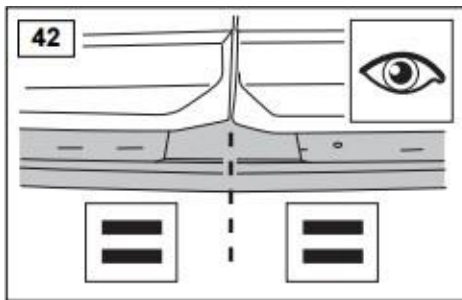

WARRANTY & DISCLAIMER - TerrafirMa products are warranted free from defects in materials and workmanship for a period of 12 months from the date of retail invoice. TerrafirMa does not warrant that the products manufactured or marketed by it comply with the laws of the country where those goods are purchased or used. It is the sole responsibility of the purchaser to ascertain whether products being purchased, or the fitting of those products to any other object, comply with local laws. This warranty covers structural defect and workmanship but does not cover finishes, labour charges for removal or refitting, freight costs, accident damage, misuse or abuse, damage due to incorrect or improper fitment or application, modified product, faulty design or consequential damage of any kind. Damage or defects caused by collision, alteration, improper installation, road hazards, adverse conditions or usage for any other purpose other than normal private usage are not covered by this warranty. TerrafirMa shall not be liable for any other claim relating to the use of the product and any indirect special or consequential damage or injury to any person, company or other entity. All claims must be accompanied by the original retail invoice and should be submitted to the supplying Allmakes 4x4/TerrafirMa distributor. This warranty covers only the replacement of the product or part concerned. The decision remains solely at the discretion of Allmakes Ltd. The information contained in this catalogue was correct at the time of going to press. Allmakes/TerrafirMa and its associated companies reserve the right to alter the range and any product specifications without notice. Always consult your Allmakes/TerrafirMa distributor for the latest product information and specifications. The TerrafirMa range of products is constantly being evaluated for enhancement and improvement to make sure the level of quality and performance is as expected.

TFSRRSSS