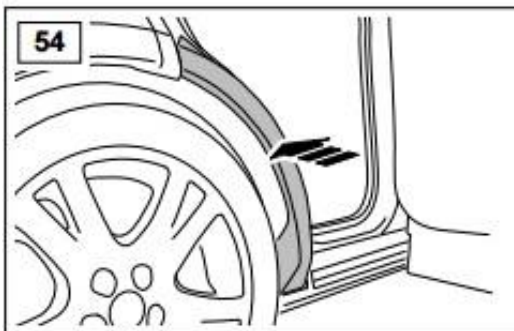

WARRANTY & DISCLAIMER - TerrafirMa products are warranted free from defects in materials and workmanship for a period of 12 months from the date of retail invoice. TerrafirMa does not warrant that the products manufactured or marketed by it comply with the laws of the country where those goods are purchased or used. It is the sole responsibility of the purchaser to ascertain whether products being purchased, or the fitting of those products to any other object, comply with local laws. This warranty covers structural defect and workmanship but does not cover finishes, labour charges for removal or refitting, freight costs, accident damage, misuse or abuse, damage due to incorrect or improper fitment or application, modified product, faulty design or consequential damage of any kind. Damage or defects caused by collision, alteration, improper installation, road hazards, adverse conditions or usage for any other purpose other than normal private usage are not covered by this warranty. TerrafirMa shall not be liable for any other claim relating to the use of the product and any indirect special or consequential damage or injury to any person, company or other entity. All claims must be accompanied by the original retail invoice and should be submitted to the supplying Allmakes 4x4/TerrafirMa distributor. This warranty covers only the replacement of the product or part concerned. The decision remains solely at the discretion of Allmakes Ltd. The information contained in this catalogue was correct at the time of going to press. Allmakes/TerrafirMa and its associated companies reserve the right to alter the range and any product specifications without notice. Always consult your Allmakes/TerrafirMa distributor for the latest product information and specifications. The TerrafirMa range of products is constantly being evaluated for enhancement and improvement to make sure the level of quality and performance is as expected.

TFSRRSSS