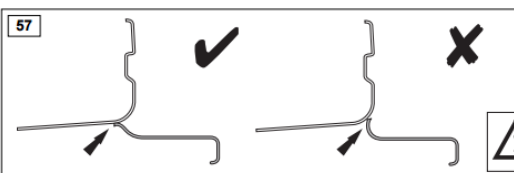

WARRANTY & DISCLAIMER - TerrafirMa products are warranted free from defects in materials and workmanship for a period of 12 months from the date of retail invoice. TerrafirMa does not warrant that the products manufactured or marketed by it comply with the laws of the country where those goods are purchased or used. It is the sole responsibility of the purchaser to ascertain whether products being purchased, or the fitting of those products to any other object, comply with local laws. This warranty covers structural defect and workmanship but does not cover finishes, labour charges for removal or refitting, freight costs, accident damage, misuse or abuse, damage due to incorrect or improper fitment or application, modified product, faulty design or consequential damage of any kind. Damage or defects caused by collision, alteration, improper installation, road hazards, adverse conditions or usage for any other purpose other than normal private usage are not covered by this warranty. TerrafirMa shall not be liable for any other claim relating to the use of the product and any indirect special or consequential damage or injury to any person, company or other entity. All claims must be accompanied by the original retail invoice and should be submitted to the supplying Allmakes 4x4/TerrafirMa distributor. This warranty covers only the replacement of the product or part concerned. The decision remains solely at the discretion of Allmakes Ltd. The information contained in this catalogue was correct at the time of going to press. Allmakes/TerrafirMa and its associated companies reserve the right to alter the range and any product specifications without notice. Always consult your Allmakes/TerrafirMa distributor for the latest product information and specifications. The TerrafirMa range of products is constantly being evaluated for enhancement and improvement to make sure the level of quality and performance is as expected.

TFSRRSSS