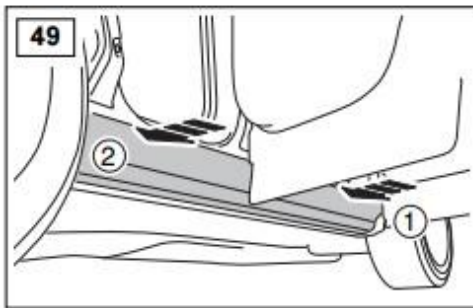

WARRANTY & DISCLAIMER - TerrafirMa products are warranted free from defects in materials and workmanship for a period of 12 months from the date of their installation. TerrafirMa does not warrant that the products manufactured/fit or marketed by it comply with the laws of the country where those goods are purchased or used. It is the sole responsibility of the purchaser to ascertain whether products being purchased, or the fitting of those products to any other object, comply with local laws. This warranty covers structural defect and workmanship but does not cover finishes, labour charges for removal or refitting, freight costs, accident damage, misuse or abuse, damage due to incorrect or improper fitment or application, modified product, faulty design or consequential damage of any kind. Damage or defects caused by collision, alteration, improper installation, road hazards, adverse conditions or usage for any other purpose other than normal private usage are not covered by this warranty. TerrafirMa shall not be liable for any other claim relating to the use of the product and any indirect special or consequential damage or injury to any person, company or other entity. All claims must be accompanied by the original retail invoice and should be submitted to the supplying Allmakes 4x4/TerrafirMa distributor. This warranty covers only the replacement of the product or part concerned. The decision remains solely at the discretion of Allmakes Ltd. The information contained in this catalogue was correct at the time of going to press. Allmakes/TerrafirMa and its associated companies reserve the right to alter the range and any product specifications without notice. Always consult your Allmakes/TerrafirMa distributor for the latest product information and specifications. The TerrafirMa range of products is constantly being evaluated for enhancement and improvement to make sure the level of quality and performance is as expected.

TFSRRSSS