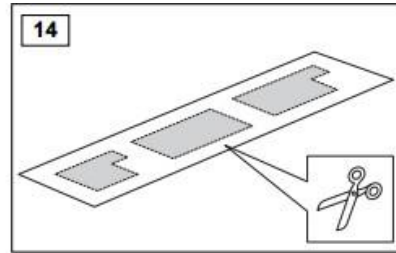

WARRANTY & DISCLAIMER - TerrafirMa products are warranted free from defects in materials and workmanship for a period of 12 months from the date of retail invoice. TerrafirMa does not warrant that the products manufactured or marketed by it comply with the laws of the country where those goods are purchased or used. It is the sole responsibility of the purchaser to ascertain whether products being purchased, or the fitting of those products to any other object, comply with local laws. This warranty covers structural defect and workmanship but does not cover finishes, labour charges for removal or refitting, freight costs, accident damage, misuse or abuse, damage due to incorrect or improper fitment or application, modified product, faulty design or consequential damage of any kind. Damage or defects caused by collision, alteration, improper installation, road hazards, adverse conditions or usage for any other purpose other than normal private usage are not covered by this warranty. TerrafirMa shall not be liable for any other claim relating to the use of the product and any indirect special or consequential damage or injury to any person, company or other entity. All claims must be accompanied by the original retail invoice and should be submitted to the supplying Allmakes 4x4/TerrafirMa distributor. This warranty covers only the replacement of the product or part concerned. The decision remains solely at the discretion of Allmakes Ltd. The information contained in this catalogue was correct at the time of going to press. Allmakes/TerrafirMa and its associated companies reserve the right to alter the range and any product specifications without notice. Always consult your Allmakes/TerrafirMa distributor for the latest product information and specifications. The TerrafirMa range of products is constantly being evaluated for enhancement and improvement to make sure the level of quality and performance is as expected.

TFSRRSSS