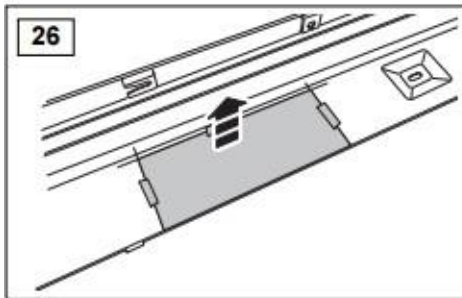

WARRANTY & DISCLAIMER - TerrafirMa products are warranted free from defects in materials and workmanship for a period of 12 months from the date of retail invoice. TerrafirMa does not warrant that the products manufactured or marketed by it comply with the laws of the country where those goods are purchased or used. It is the sole responsibility of the purchaser to ascertain whether products being purchased, or the fitting of those products to any other object, comply with local laws. This warranty covers structural defect and workmanship but does not cover finishes, labour charges for removal or refitting, freight costs, accident damage, misuse or abuse, damage due to incorrect or improper fitment or application, modified product, faulty design or consequential damage of any kind. Damage or defects caused by collision, alteration, improper installation, road hazards, adverse conditions or usage for any other purpose other than normal private usage are not covered by this warranty. TerrafirMa shall not be liable for any other claim relating to the use of the product and any indirect special or consequential damage or injury to any person, company or other entity. All claims must be accompanied by the original retail invoice and should be submitted to the supplying Allmakes 4x4/TerrafirMa distributor. This warranty covers only the replacement of the product or part concerned. The decision remains solely at the discretion of Allmakes Ltd. The information contained in this catalogue was correct at the time of going to press. Allmakes/TerrafirMa and its associated companies reserve the right to alter the range and any product specifications without notice. Always consult your Allmakes/TerrafirMa distributor for the latest product information and specifications. The TerrafirMa range of products is constantly being evaluated for enhancement and improvement to make sure the level of quality and performance is as expected.

TFSRRSSS