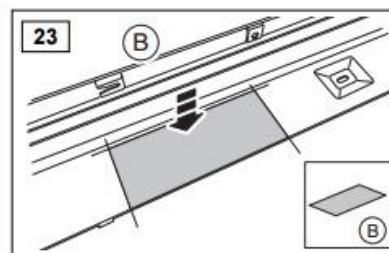

WARRANTY & DISCLAIMER - TerrafirMa products are warranted free from defects in materials and workmanship for a period of 12 months from the date of retail invoice. TerrafirMa does not warrant that the products manufactured or marketed by it comply with the laws of the country where those goods are purchased or used. It is the sole responsibility of the purchaser to ascertain whether products being purchased, or the fitting of those products to any other object, comply with local laws. This warranty covers structural defect and workmanship but does not cover finishes, labour charges for removal or refitting, freight costs, accident damage, misuse or abuse, damage due to incorrect or improper fitment or application, modified product, faulty design or consequential damage of any kind. Damage or defects caused by collision, alteration, improper installation, road hazards, adverse conditions or usage for any other purpose other than normal private usage are not covered by this warranty. TerrafirMa shall not be liable for any other claim relating to the use of the product and any indirect special or consequential damage or injury to any person, company or other entity. All claims must be accompanied by the original retail invoice and should be submitted to the supplying Allmakes 4x4/TerrafirMa distributor. This warranty covers only the replacement of the product or part concerned. The decision remains solely at the discretion of Allmakes Ltd. The information contained in this catalogue was correct at the time of going to press. Allmakes/TerrafirMa and its associated companies reserve the right to alter the range and any product specifications without notice. Always consult your Allmakes/TerrafirMa distributor for the latest product information and specifications. The TerrafirMa range of products is constantly being evaluated for enhancement and improvement to make sure the level of quality and performance is as expected.

TFSRRSSS