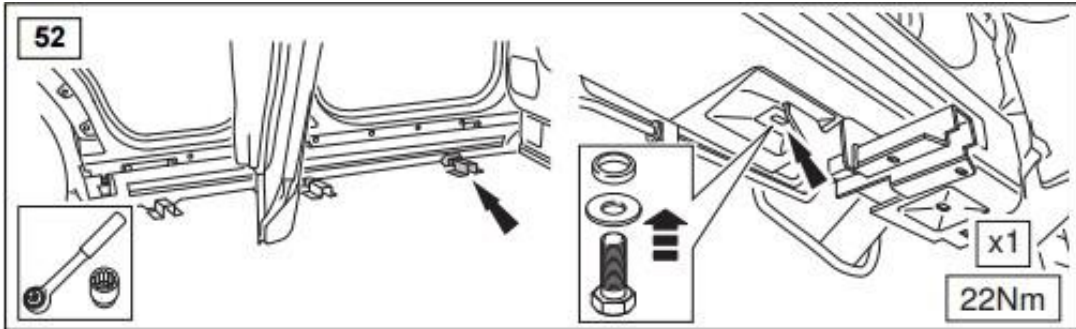

WARRANTY & DISCLAIMER - TerrafirMa products are warranted free from defects in materials and workmanship for a period of 12 months from the date of retail invoice. TerrafirMa does not warrant that the products manufactured or marketed by it comply with the laws of the country where those goods are purchased or used. It is the sole responsibility of the purchaser to ascertain whether products being purchased, or the fitting of those products to any other object, comply with local laws. This warranty covers structural defect and workmanship but does not cover finishes, labour charges for removal or refitting, freight costs, accident damage, misuse or abuse, damage due to incorrect or improper fitment or application, modified product, faulty design or consequential damage of any kind. Damage or defects caused by collision, alteration, improper installation, road hazards, adverse conditions or usage for any other purpose other than normal private usage are not covered by this warranty. TerrafirMa shall not be liable for any other claim relating to the use of the product and any indirect special or consequential damage or injury to any person, company or other entity. All claims must be accompanied by the original retail invoice and should be submitted to the supplying Allmakes 4x4/TerrafirMa distributor. This warranty covers only the replacement of the product or part concerned. The decision remains solely at the discretion of Allmakes Ltd. The information contained in this catalogue was correct at the time of going to press. Allmakes/TerrafirMa and its associated companies reserve the right to alter the range and any product specifications without notice. Always consult your Allmakes/TerrafirMa distributor for the latest product information and specifications. The TerrafirMa range of products is constantly being evaluated for enhancement and improvement to make sure the level of quality and performance is as expected.

TFSRRSSS