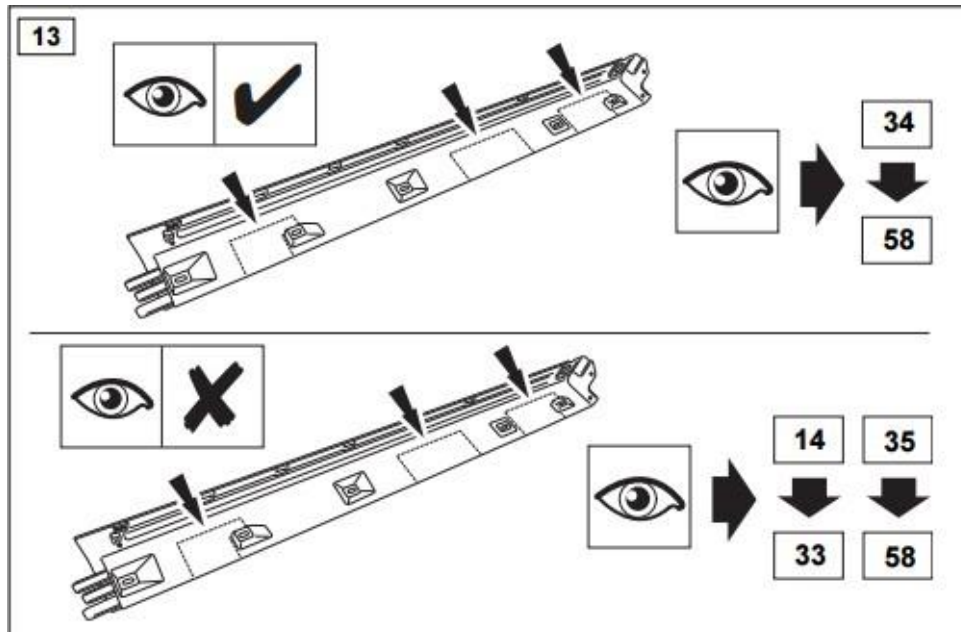

WARRANTY & DISCLAIMER - TerrafirMa products are warranted free from defects in materials and workmanship for a period of 12 months from the date of retail invoice. TerrafirMa does not warrant that the products manufactured or marketed by it comply with the laws of the country where those goods are purchased or used. It is the sole responsibility of the purchaser to ascertain whether products being purchased, or the fitting of those products to any other object, comply with local laws. This warranty covers structural defect and workmanship but does not cover finishes, labour charges for removal or refitting, freight costs, accident damage, misuse or abuse, damage due to incorrect or improper fitment or application, modified product, faulty design or consequential damage of any kind. Damage or defects caused by collision, alteration, improper installation, road hazards, adverse conditions or usage for any other purpose other than normal private usage are not covered by this warranty. TerrafirMa shall not be liable for any other claim relating to the use of the product and any indirect special or consequential damage or injury to any person, company or other entity. All claims must be accompanied by the original retail invoice and should be submitted to the supplying Allmakes 4x4/TerrafirMa distributor. This warranty covers only the replacement of the product or part concerned. The decision remains solely at the discretion of Allmakes Ltd. The information contained in this catalogue was correct at the time of going to press. Allmakes/TerrafirMa and its associated companies reserve the right to alter the range and any product specifications without notice. Always consult your Allmakes/TerrafirMa distributor for the latest product information and specifications. The TerrafirMa range of products is constantly being evaluated for enhancement and improvement to make sure the level of quality and performance is as expected.

TFSRRSSS