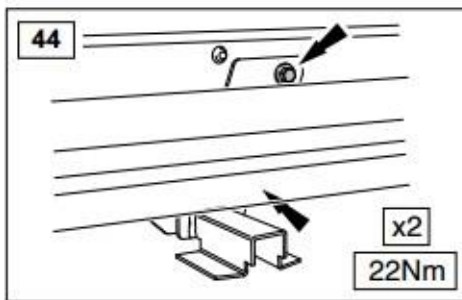

WARRANTY & DISCLAIMER - TerrafirMa products are warranted free from defects in materials and workmanship for a period of 12 months from the date of retail invoice. TerrafirMa does not warrant that the products manufactured or marketed by it comply with the laws of the country where those goods are purchased or used. It is the sole responsibility of the purchaser to ascertain whether products being purchased, or the fitting of those products to any other object, comply with local laws. This warranty covers structural defect and workmanship but does not cover finishes, labour charges for removal or refitting, freight costs, accident damage, misuse or abuse, damage due to incorrect or improper fitment or application, modified product, faulty design or consequential damage of any kind. Damage or defects caused by collision, alteration, improper installation, road hazards, adverse conditions or usage for any other purpose other than normal private usage are not covered by this warranty. TerrafirMa shall not be liable for any other claim relating to the use of the product and any indirect special or consequential damage or injury to any person, company or other entity. All claims must be accompanied by the original retail invoice and should be submitted to the supplying Allmakes 4x4/TerrafirMa distributor. This warranty covers only the replacement of the product or part concerned. The decision remains solely at the discretion of Allmakes Ltd. The information contained in this catalogue was correct at the time of going to press. Allmakes/TerrafirMa and its associated companies reserve the right to alter the range and any product specifications without notice. Always consult your Allmakes/TerrafirMa distributor for the latest product information and specifications. The TerrafirMa range of products is constantly being evaluated for enhancement and improvement to make sure the level of quality and performance is as expected.

TFSRRSSS