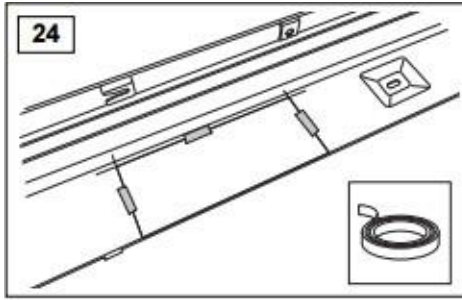

WARRANTY & DISCLAIMER - TerrafirMa products are warranted free from defects in materials and workmanship for a period of 12 months from the date of retail invoice. TerrafirMa does not warrant that the products manufactured or marketed by it comply with the laws of the country where those goods are purchased or used. It is the sole responsibility of the purchaser to ascertain whether products being purchased, or the fitting of those products to any other object, comply with local laws. This warranty covers structural defect and workmanship but does not cover finishes, labour charges for removal or refitting, freight costs, accident damage, misuse or abuse, damage due to incorrect or improper fitment or application, modified product, faulty design or consequential damage of any kind. Damage or defects caused by collision, alteration, improper installation, road hazards, adverse conditions or usage for any other purpose other than normal private usage are not covered by this warranty. TerrafirMa shall not be liable for any other claim relating to the use of the product and any indirect special or consequential damage or injury to any person, company or other entity. All claims must be accompanied by the original retail invoice and should be submitted to the supplying Allmakes 4x4/TerrafirMa distributor. This warranty covers only the replacement of the product or part concerned. The decision remains solely at the discretion of Allmakes Ltd. The information contained in this catalogue was correct at the time of going to press. Allmakes/TerrafirMa and its associated companies reserve the right to alter the range and any product specifications without notice. Always consult your Allmakes/TerrafirMa distributor for the latest product information and specifications. The TerrafirMa range of products is constantly being evaluated for enhancement and improvement to make sure the level of quality and performance is as expected.

TFSRRSSS