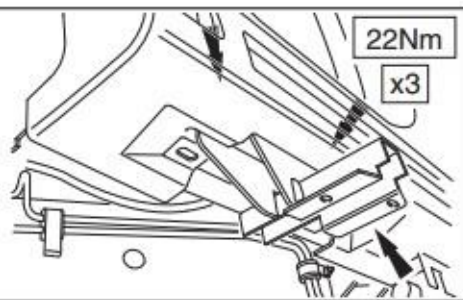

WARRANTY & DISCLAIMER - TerrafirMa products are warranted free from defects in materials and workmanship for a period of 12 months from the date of retail invoice. TerrafirMa does not warrant that the products manufactured or marketed by it comply with the laws of the country where those goods are purchased or used. It is the sole responsibility of the purchaser to ascertain whether products being purchased, or the fitting of those products to any other object, comply with local laws. This warranty covers structural defect and workmanship but does not cover finishes, labour charges for removal or refitting, freight costs, accident damage, misuse or abuse, damage due to incorrect or improper fitment or application, modified product, faulty design or consequential damage of any kind. Damage or defects caused by collision, alteration, improper installation, road hazards, adverse conditions or usage for any other purpose other than normal private usage are not covered by this warranty. TerrafirMa shall not be liable for any other claim relating to the use of the product and any indirect special or consequential damage or injury to any person, company or other entity. All claims must be accompanied by the original retail invoice and should be submitted to the supplying Allmakes 4x4/TerrafirMa distributor. This warranty covers only the replacement of the product or part concerned. The decision remains solely at the discretion of Allmakes Ltd. The information contained in this catalogue was correct at the time of going to press. Allmakes/TerrafirMa and its associated companies reserve the right to alter the range and any product specifications without notice. Always consult your Allmakes/TerrafirMa distributor for the latest product information and specifications. The TerrafirMa range of products is constantly being evaluated for enhancement and improvement to make sure the level of quality and performance is as expected.

TFSRRSSS