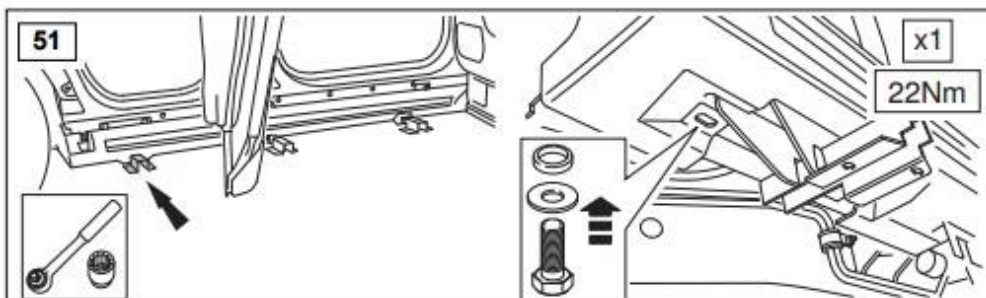

WARRANTY & DISCLAIMER - TerrafirMa products are warranted free from defects in materials and workmanship for a period of 12 months from the date of their installation. TerrafirMa does not warrant that the products manufactured/fit or marketed by it comply with the laws of the country where those goods are purchased or used. It is the sole responsibility of the purchaser to ascertain whether products being purchased, or the fitting of those products to any other object, comply with local laws. This warranty covers structural defect and workmanship but does not cover finishes, labour charges for removal or refitting, freight costs, accident damage, misuse or abuse, damage due to incorrect or improper fitment or application, modified product, faulty design or consequential damage of any kind. Damage or defects caused by collision, alteration, improper installation, road hazards, adverse conditions or usage for any other purpose other than normal private usage are not covered by this warranty. TerrafirMa shall not be liable for any other claim relating to the use of the product and any indirect special or consequential damage or injury to any person, company or other entity. All claims must be accompanied by the original retail invoice and should be submitted to the supplying Allmakes 4x4/TerrafirMa distributor. This warranty covers only the replacement of the product or part concerned. The decision remains solely at the discretion of Allmakes Ltd. The information contained in this catalogue was correct at the time of going to press. Allmakes/TerrafirMa and its associated companies reserve the right to alter the range and any product specifications without notice. Always consult your Allmakes/TerrafirMa distributor for the latest product information and specifications. The TerrafirMa range of products is constantly being evaluated for enhancement and improvement to make sure the level of quality and performance is as expected.

TFSRRSSS