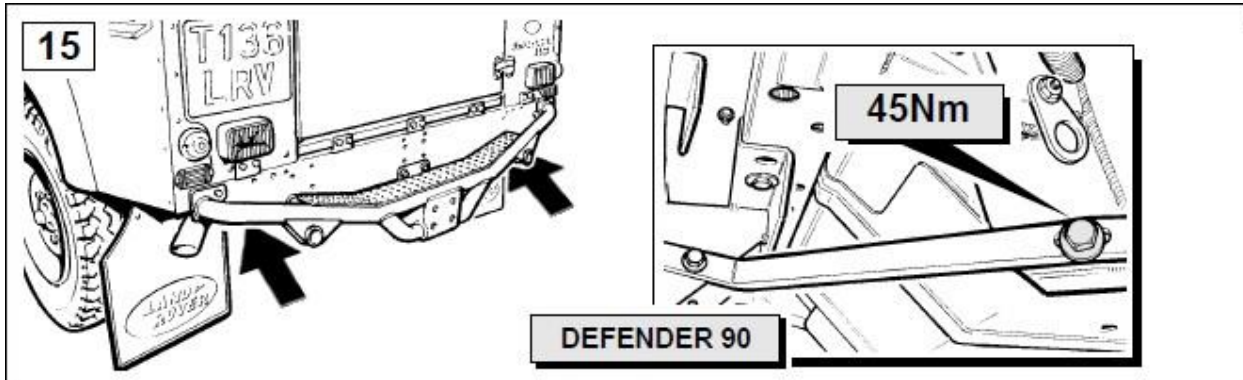

**TF883NAS90
DEF. 90**

Note: this comprehensive kit will fit all models of Defender 90 from 1983 onwards. Once fitted, you will have components that are surplus to requirements, depending on the age of your vehicle.