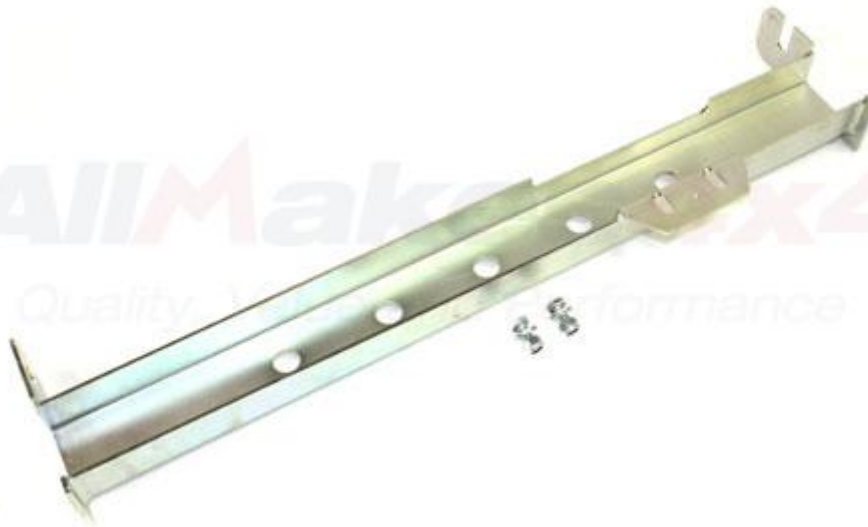

TF843: TERRAFIRMA TRACK ROD GUARD

DEFENDER 90 / 110 / 130

FITTING INSTRUCTIONS

1. Put the car into gear and apply the hand brake.
2. Remove the standard track rod guard / guide (if fitted) bolted under the rear of the front diff.
3. The front of the new Terrafirma track rod guard bolts to the rear bolt that secures the radius arm to the axle, depending on which way the bolt has been fitted, you may just need to remove the nut and then fit the guard and re-tighten the nut.
4. Repeat this procedure on the other side.
5. The rear of the new Terrafirma track rod guard mounts to the bottom of the front diff using the two threaded holes in the underside, make sure the holes are clean and clear of mud and then bolt the rear of the guard up and tighten the bolts.

**TF843
90/110/130**