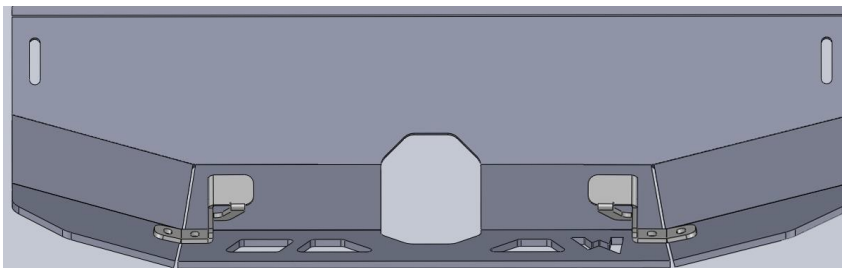

TF829: TERRAFIRMA ALUMINIUM STEERING & SUMP GUARD

DISCOVERY 4

FITTING INSTRUCTIONS

Kit contains

- 1x Underbody Guard
- 2 x Chassis Brackets (handed)
- 2x Striker Plate (handed)
- 1x Bolt pack
- 2x Spacers

Instructions

Remove standard engine & sump under trays, towing point cover and underwings if fitted

Mark and drill front cross member with for 12mm holes at 870 Centres.

Lying on your back, attach the chassis plates with the bottom of the 'L' brackets facing rearwards. Using the M8 bolts, place bolts into the holes in the bumper support. Use washers on the bolt head and between the bracket and the Nyloc nut.