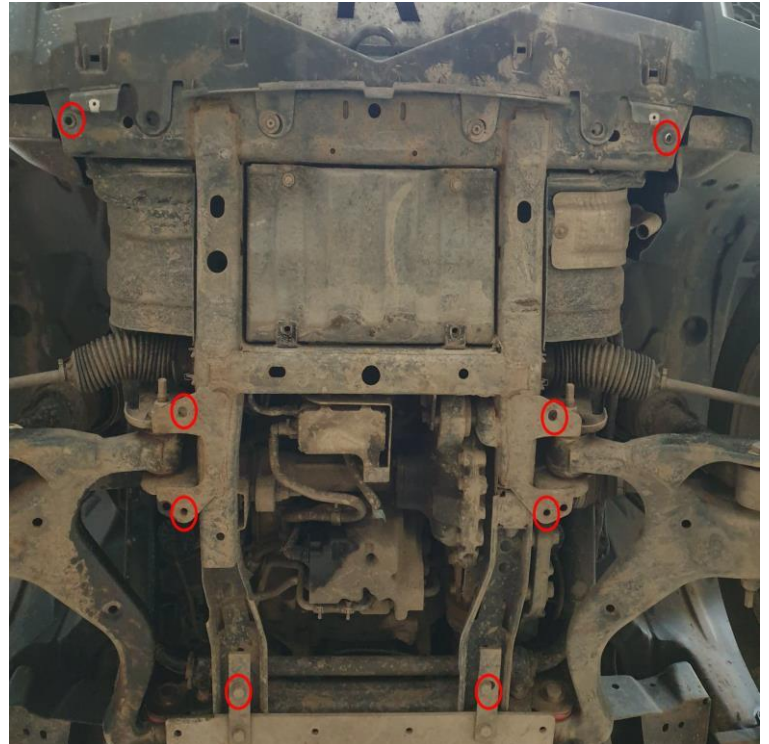

TF829: TERRAFIRMA ALUMINIUM STEERING & SUMP GUARD

DISCOVERY 4

FITTING INSTRUCTIONS

Kit contains

- 1x Underbody Guard
- 2 x Chassis Brackets (handed)
- 2x Striker Plate (handed)
- 1x Bolt pack
- 2x Spacers

Instructions

Remove standard engine & sump under trays, towing point cover and underwings if fitted

Mark and drill front cross member with for 12mm holes at 870 Centres.

Lying on your back, attach the chassis plates with the bottom of the 'L' brackets facing rearwards. Using the M8 bolts, place bolts into the holes in the bumper support. Use washers on the bolt head and between the bracket and the Nyloc nut.

Offer up into position, bolt in place at points shown right.

Position spacers between the guard and the chassis on the top two points utilising the cross member holes you drilled earlier. Use the longer M10 bolt at these points.