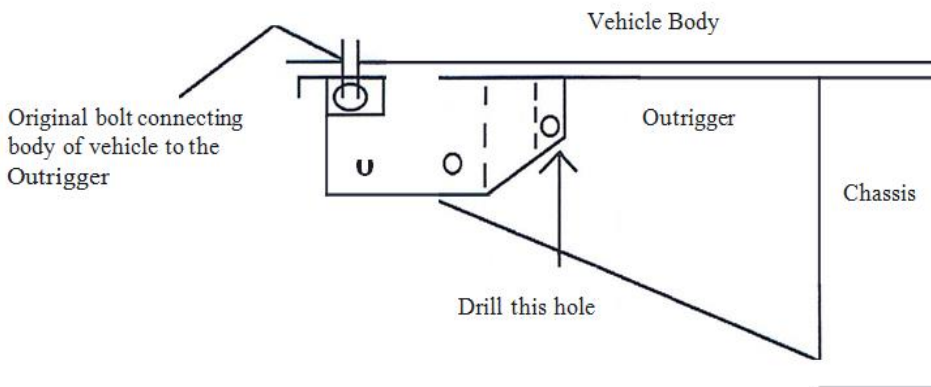

TF807: TERRAFIRMA ROCK SLIDERS WITH TREE BARS

DISCOVERY 1 – 5 DOOR MODEL ONLY

FITTING INSTRUCTIONS

Put the car into gear and apply the hand brake.

Before the rock sliders can be mounted to the sills and outriggers the mounting arms must first be bolted to the main slider using 12 x 20 mm bolts supplied. The arms can be adjusted left and right for a better fit.

Remove the original sills enlarge the holes in the sills to allow a tight fit of the Rivnuts.

Install the Rivnuts, preferably using a Rivnut tool. If the correct tool is not available, you can install them using the methods shown in the links below, the idea is to compress the insert up on itself from the inside – tight enough to prevent the insert from spinning in place but not so tight that you strip the thread. Remember to de-burr all drilled holes to allow the insert to sit square to the hole.

<https://www.youtube.com/watch?v=FJ4gF2tXRBE>

<https://youtu.be/qmZBVSMBS0E>

The new Rock Sliders are mounted using these sill holes and Rivnuts as well as the chassis mounting bars

OUTRIGGER DRAWING

Before the rock sliders can be mounted to the sills and outriggers, the mounting arms must first be bolted to the main rock slider using the M12 x 20 mm bolts supplied. The arms can be adjusted left and right for a better fit.