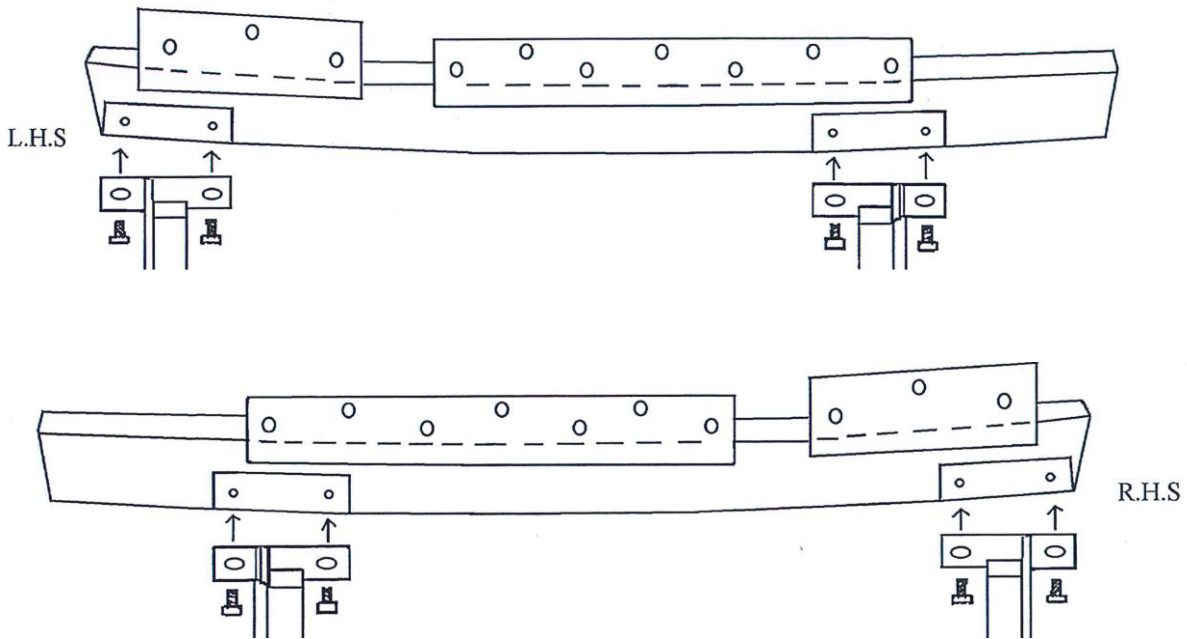

After the Rock Sliders have been mounted check all nuts have been fully tightened.

The shallow angle mounting brackets x 2 are used on the rear vehicle outrigger.