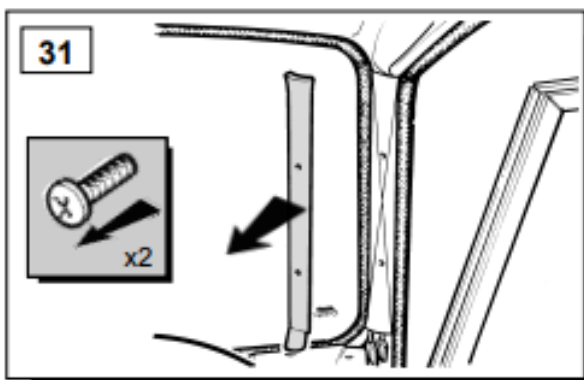

WARRANTY & DISCLAIMER - Terrafirma products are warranted free from defects in materials and workmanship for a period of 12 months from the date of retail invoice. Terrafirma does not warrant that the products manufactured or marketed by it comply with the laws of the country where those goods are purchased or used. It is the sole responsibility of the purchaser to ascertain whether products being purchased, or the fitting of those products to any other object, comply with local laws. This warranty covers structural defect and workmanship but does not cover finishes, labour charges for removal or refitting, freight costs, accident damage, misuse or abuse, damage due to incorrect or improper fitment or application, modified product, faulty design or consequential damage of any kind. Damage or defects caused by collision, alteration, improper installation, road hazards, adverse conditions or usage for any other purpose other than normal private usage are not covered by this warranty. Terrafirma shall not be liable for any other claim relating to the use of the product and any indirect special or consequential damage or injury to any person, company or other entity. All claims must be accompanied by the original retail invoice and should be submitted to the supplying Allmakes 4x4/Terrafirma distributor. This warranty covers only the replacement of the product or part concerned. The decision remains solely at the discretion of Allmakes Ltd. The information contained in this catalogue was correct at the time of going to press. Allmakes/Terrafirma and its associated companies reserve the right to alter the range and any product specifications without notice. Always consult your Allmakes/Terrafirma distributor for the latest product information and specifications. The Terrafirma range of products is constantly being evaluated for enhancement and improvement to make sure the level of quality and performance is as expected.

STC50265
90/110/130
300TDI / TD5