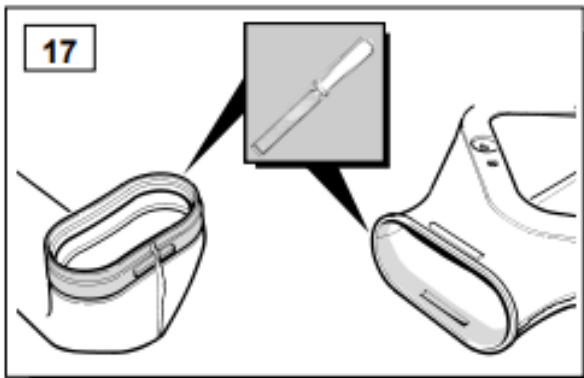

STC50265
90/110/130
300TDI / TD5

WARRANTY & DISCLAIMER - Terrafirma products are warranted free from defects in materials and workmanship for a period of 12 months from the date of retail invoice. Terrafirma does not warrant that the products manufactured or marketed by it comply with the laws of the country where those goods are purchased or used. It is the sole responsibility of the purchaser to ascertain whether products being purchased, or the fitting of those products to any other object, comply with local laws. This warranty covers structural defect and workmanship but does not cover finishes, labour charges for removal or refitting, freight costs, accident damage, misuse or abuse, damage due to incorrect or improper fitment or application, modified product, faulty design or consequential damage of any kind. Damage or defects caused by collision, alteration, improper installation, road hazards, adverse conditions or usage for any other purpose other than normal private usage are not covered by this warranty. Terrafirma shall not be liable for any other claim relating to the use of the product and any indirect special or consequential damage or injury to any person, company or other entity. All claims must be accompanied by the original retail invoice and should be submitted to the supplying Allmakes 4x4/Terrafirma distributor. This warranty covers only the replacement of the product or part concerned. The decision remains solely at the discretion of Allmakes Ltd. The information contained in this catalogue was correct at the time of going to press. Allmakes/Terrafirma and its associated companies reserve the right to alter the range and any product specifications without notice. Always consult your Allmakes/Terrafirma distributor for the latest product information and specifications. The Terrafirma range of products is constantly being evaluated for enhancement and improvement to make sure the level of quality and performance is as expected.