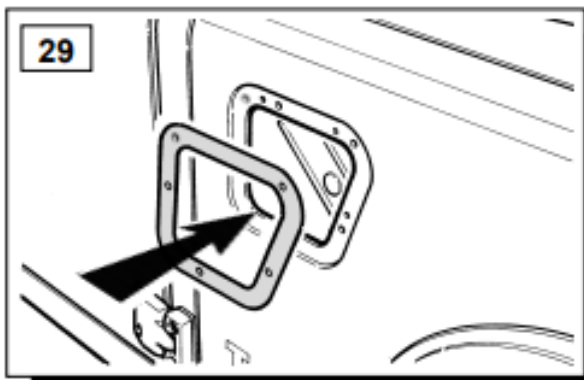

WARRANTY & DISCLAIMER - Terrafirma products are warranted free from defects in materials and workmanship for a period of 12 months from the date of retail invoice. Terrafirma does not warrant that the products manufactured or marketed by it comply with the laws of the country where those goods are purchased or used. It is the sole responsibility of the purchaser to ascertain whether products being purchased, or the fitting of those products to any other object, comply with local laws. This warranty covers structural defect and workmanship but does not cover finishes, labour charges for removal or refitting, freight costs, accident damage, misuse or abuse, damage due to incorrect or improper fitment or application, modified product, faulty design or consequential damage of any kind. Damage or defects caused by collision, alteration, improper installation, road hazards, adverse conditions or usage for any other purpose other than normal private usage are not covered by this warranty. Terrafirma shall not be liable for any other claim relating to the use of the product and any indirect special or consequential damage or injury to any person, company or other entity. All claims must be accompanied by the original retail invoice and should be submitted to the supplying Allmakes 4x4/Terrafirma distributor. This warranty covers only the replacement of the product or part concerned. The decision remains solely at the discretion of Allmakes Ltd. The information contained in this catalogue was correct at the time of going to press. Allmakes/Terrafirma and its associated companies reserve the right to alter the range and any product specifications without notice. Always consult your Allmakes/Terrafirma distributor for the latest product information and specifications. The Terrafirma range of products is constantly being evaluated for enhancement and improvement to make sure the level of quality and performance is as expected.

STC50265
90/110/130
300TDI / TD5