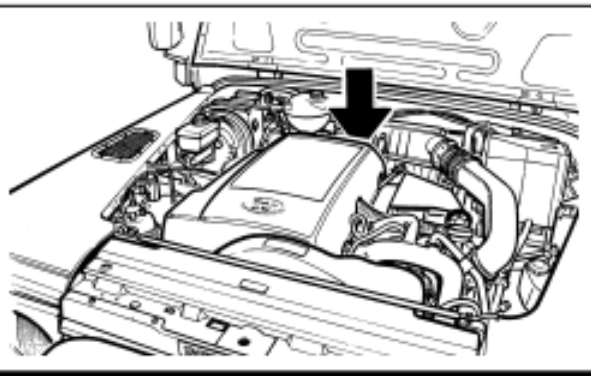

STC50265
90/110/130
300TDI / TD5

WARRANTY & DISCLAIMER - Terrafirma products are warranted free from defects in materials and workmanship for a period of 12 months from the date of retail invoice. Terrafirma does not warrant that the products manufactured or marketed by it comply with the laws of the country where those goods are purchased or used. It is the sole responsibility of the purchaser to ascertain whether products being purchased, or the fitting of those products to any other object, comply with local laws. This warranty covers structural defect and workmanship but does not cover finishes, labour charges for removal or refitting, freight costs, accident damage, misuse or abuse, damage due to incorrect or improper fitment or application, modified product, faulty design or consequential damage of any kind. Damage or defects caused by collision, alteration, improper installation, road hazards, adverse conditions or usage for any other purpose other than normal private usage are not covered by this warranty. Terrafirma shall not be liable for any other claim relating to the use of the product and any indirect special or consequential damage or injury to any person, company or other entity. All claims must be accompanied by the original retail invoice and should be submitted to the supplying Allmakes 4x4/Terrafirma distributor. This warranty covers only the replacement of the product or part concerned. The decision remains solely at the discretion of Allmakes Ltd. The information contained in this catalogue was correct at the time of going to press. Allmakes/Terrafirma and its associated companies reserve the right to alter the range and any product specifications without notice. Always consult your Allmakes/Terrafirma distributor for the latest product information and specifications. The Terrafirma range of products is constantly being evaluated for enhancement and improvement to make sure the level of quality and performance is as expected.