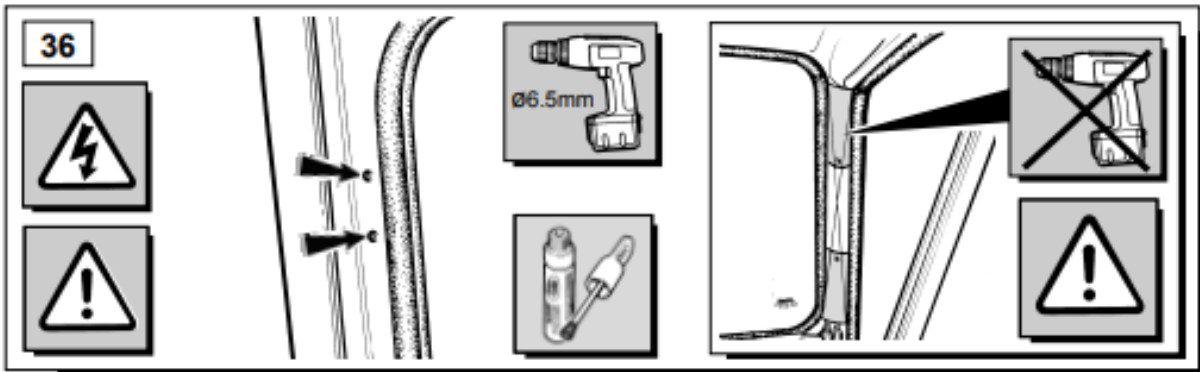

WARRANTY & DISCLAIMER - Terrafirma products are warranted free from defects in materials and workmanship for a period of 12 months from the date of retail invoice. Terrafirma does not warrant that the products manufactured or marketed by it comply with the laws of the country where those goods are purchased or used. It is the sole responsibility of the purchaser to ascertain whether products being purchased, or the fitting of those products to any other object, comply with local laws. This warranty covers structural defect and workmanship but does not cover finishes, labour charges for removal or refitting, freight costs, accident damage, misuse or abuse, damage due to incorrect or improper fitment or application, modified product, faulty design or consequential damage of any kind. Damage or defects caused by collision, alteration, improper installation, road hazards, adverse conditions or usage for any other purpose other than normal private usage are not covered by this warranty. Terrafirma shall not be liable for any other claim relating to the use of the product and any indirect special or consequential damage or injury to any person, company or other entity. All claims must be accompanied by the original retail invoice and should be submitted to the supplying Allmakes 4x4/Terrafirma distributor. This warranty covers only the replacement of the product or part concerned. The decision remains solely at the discretion of Allmakes Ltd. The information contained in this catalogue was correct at the time of going to press. Allmakes/Terrafirma and its associated companies reserve the right to alter the range and any product specifications without notice. Always consult your Allmakes/Terrafirma distributor for the latest product information and specifications. The Terrafirma range of products is constantly being evaluated for enhancement and improvement to make sure the level of quality and performance is as expected.

STC50265
90/110/130
300TDI / TD5