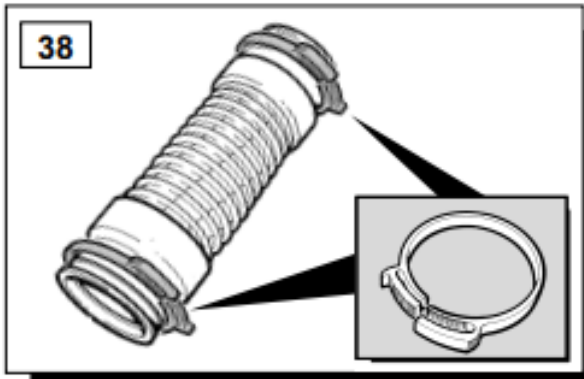

WARRANTY & DISCLAIMER - Terrafirma products are warranted free from defects in materials and workmanship for a period of 12 months from the date of retail invoice. Terrafirma does not warrant that the products manufactured or marketed by it comply with the laws of the country where those goods are purchased or used. It is the sole responsibility of the purchaser to ascertain whether products being purchased, or the fitting of those products to any other object, comply with local laws. This warranty covers structural defect and workmanship but does not cover finishes, labour charges for removal or refitting, freight costs, accident damage, misuse or abuse, damage due to incorrect or improper fitment or application, modified product, faulty design or consequential damage of any kind. Damage or defects caused by collision, alteration, improper installation, road hazards, adverse conditions or usage for any other purpose other than normal private usage are not covered by this warranty. Terrafirma shall not be liable for any other claim relating to the use of the product and any indirect special or consequential damage or injury to any person, company or other entity. All claims must be accompanied by the original retail invoice and should be submitted to the supplying Allmakes 4x4/Terrafirma distributor. This warranty covers only the replacement of the product or part concerned. The decision remains solely at the discretion of Allmakes Ltd. The information contained in this catalogue was correct at the time of going to press. Allmakes/Terrafirma and its associated companies reserve the right to alter the range and any product specifications without notice. Always consult your Allmakes/Terrafirma distributor for the latest product information and specifications. The Terrafirma range of products is constantly being evaluated for enhancement and improvement to make sure the level of quality and performance is as expected.