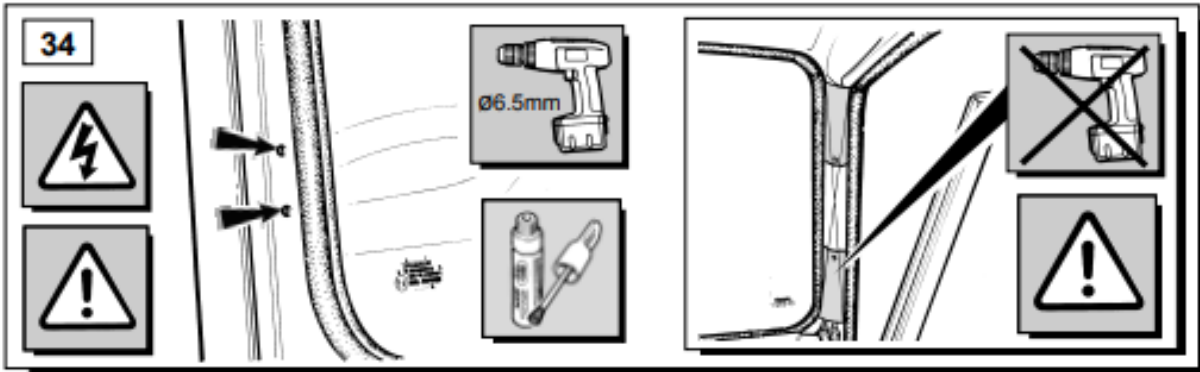

WARRANTY & DISCLAIMER - Terrafirma products are warranted free from defects in materials and workmanship for a period of 12 months from the date of retail invoice. Terrafirma does not warrant that the products manufactured or marketed by it comply with the laws of the country where those goods are purchased or used. It is the sole responsibility of the purchaser to ascertain whether products being purchased, or the fitting of those products to any other object, comply with local laws. This warranty covers structural defect and workmanship but does not cover finishes, labour charges for removal or refitting, freight costs, accident damage, misuse or abuse, damage due to incorrect or improper fitment or application, modified product, faulty design or consequential damage of any kind. Damage or defects caused by collision, alteration, improper installation, road hazards, adverse conditions or usage for any other purpose other than normal private usage are not covered by this warranty. Terrafirma shall not be liable for any other claim relating to the use of the product and any indirect special or consequential damage or injury to any person, company or other entity. All claims must be accompanied by the original retail invoice and should be submitted to the supplying Allmakes 4x4/Terrafirma distributor. This warranty covers only the replacement of the product or part concerned. The decision remains solely at the discretion of Allmakes Ltd. The information contained in this catalogue was correct at the time of going to press. Allmakes/Terrafirma and its associated companies reserve the right to alter the range and any product specifications without notice. Always consult your Allmakes/Terrafirma distributor for the latest product information and specifications. The Terrafirma range of products is constantly being evaluated for enhancement and improvement to make sure the level of quality and performance is as expected.

STC50265
90/110/130
300TDI / TD5