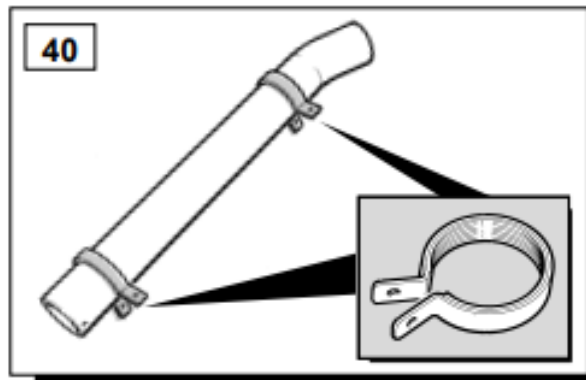

WARRANTY & DISCLAIMER - Terrafirma products are warranted free from defects in materials and workmanship for a period of 12 months from the date of retail invoice. Terrafirma does not warrant that the products manufactured or marketed by it comply with the laws of the country where those goods are purchased or used. It is the sole responsibility of the purchaser to ascertain whether products being purchased, or the fitting of those products to any other object, comply with local laws. This warranty covers structural defect and workmanship but does not cover finishes, labour charges for removal or refitting, freight costs, accident damage, misuse or abuse, damage due to incorrect or improper fitment or application, modified product, faulty design or consequential damage of any kind. Damage or defects caused by collision, alteration, improper installation, road hazards, adverse conditions or usage for any other purpose other than normal private usage are not covered by this warranty. Terrafirma shall not be liable for any other claim relating to the use of the product and any indirect special or consequential damage or injury to any person, company or other entity. All claims must be accompanied by the original retail invoice and should be submitted to the supplying Allmakes 4x4/Terrafirma distributor. This warranty covers only the replacement of the product or part concerned. The decision remains solely at the discretion of Allmakes Ltd. The information contained in this catalogue was correct at the time of going to press. Allmakes/Terrafirma and its associated companies reserve the right to alter the range and any product specifications without notice. Always consult your Allmakes/Terrafirma distributor for the latest product information and specifications. The Terrafirma range of products is constantly being evaluated for enhancement and improvement to make sure the level of quality and performance is as expected.