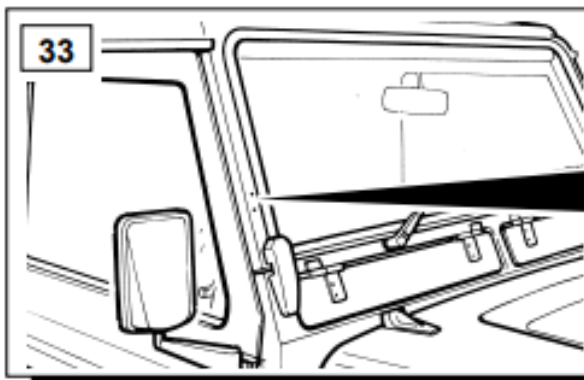

WARRANTY & DISCLAIMER - Terrafirma products are warranted free from defects in materials and workmanship for a period of 12 months from the date of retail invoice. Terrafirma does not warrant that the products manufactured or marketed by it comply with the laws of the country where those goods are purchased or used. It is the sole responsibility of the purchaser to ascertain whether products being purchased, or the fitting of those products to any other object, comply with local laws. This warranty covers structural defect and workmanship but does not cover finishes, labour charges for removal or refitting, freight costs, accident damage, misuse or abuse, damage due to incorrect or improper fitment or application, modified product, faulty design or consequential damage of any kind. Damage or defects caused by collision, alteration, improper installation, road hazards, adverse conditions or usage for any other purpose other than normal private usage are not covered by this warranty. Terrafirma shall not be liable for any other claim relating to the use of the product and any indirect special or consequential damage or injury to any person, company or other entity. All claims must be accompanied by the original retail invoice and should be submitted to the supplying Allmakes 4x4/Terrafirma distributor. This warranty covers only the replacement of the product or part concerned. The decision remains solely at the discretion of Allmakes Ltd. The information contained in this catalogue was correct at the time of going to press. Allmakes/Terrafirma and its associated companies reserve the right to alter the range and any product specifications without notice. Always consult your Allmakes/Terrafirma distributor for the latest product information and specifications. The Terrafirma range of products is constantly being evaluated for enhancement and improvement to make sure the level of quality and performance is as expected.

STC50265
90/110/130
300TDI / TD5