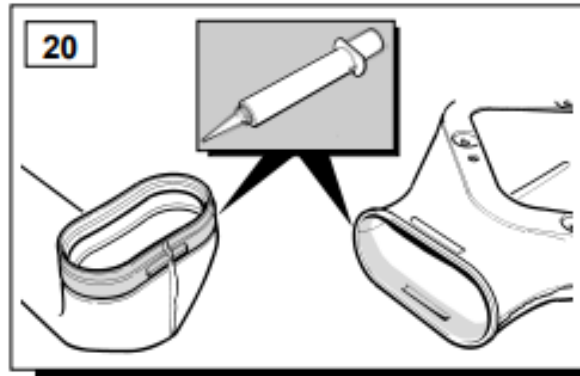

WARRANTY & DISCLAIMER - Terrafirma products are warranted free from defects in materials and workmanship for a period of 12 months from the date of retail invoice. Terrafirma does not warrant that the products manufactured or marketed by it comply with the laws of the country where those goods are purchased or used. It is the sole responsibility of the purchaser to ascertain whether products being purchased, or the fitting of those products to any other object, comply with local laws. This warranty covers structural defect and workmanship but does not cover finishes, labour charges for removal or refitting, freight costs, accident damage, misuse or abuse, damage due to incorrect or improper fitment or application, modified product, faulty design or consequential damage of any kind. Damage or defects caused by collision, alteration, improper installation, road hazards, adverse conditions or usage for any other purpose other than normal private usage are not covered by this warranty. Terrafirma shall not be liable for any other claim relating to the use of the product and any indirect special or consequential damage or injury to any person, company or other entity. All claims must be accompanied by the original retail invoice and should be submitted to the supplying Allmakes 4x4/Terrafirma distributor. This warranty covers only the replacement of the product or part concerned. The decision remains solely at the discretion of Allmakes Ltd. The information contained in this catalogue was correct at the time of going to press. Allmakes/Terrafirma and its associated companies reserve the right to alter the range and any product specifications without notice. Always consult your Allmakes/Terrafirma distributor for the latest product information and specifications. The Terrafirma range of products is constantly being evaluated for enhancement and improvement to make sure the level of quality and performance is as expected.

STC50265
90/110/130
300TDI / TD5