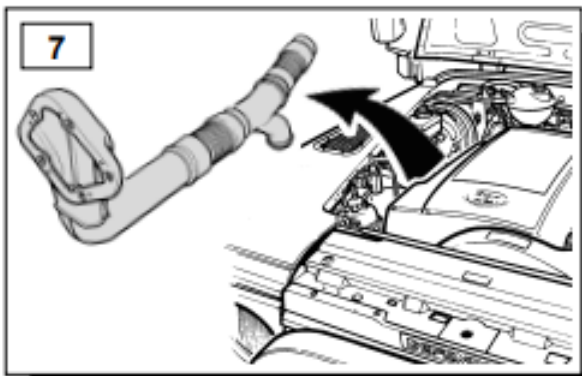

STC50265
90/110/130
300TDI / TD5

WARRANTY & DISCLAIMER - Terrafirma products are warranted free from defects in materials and workmanship for a period of 12 months from the date of retail invoice. Terrafirma does not warrant that the products manufactured or marketed by it comply with the laws of the country where those goods are purchased or used. It is the sole responsibility of the purchaser to ascertain whether products being purchased, or the fitting of those products to any other object, comply with local laws. This warranty covers structural defect and workmanship but does not cover finishes, labour charges for removal or refitting, freight costs, accident damage, misuse or abuse, damage due to incorrect or improper fitment or application, modified product, faulty design or consequential damage of any kind. Damage or defects caused by collision, alteration, improper installation, road hazards, adverse conditions or usage for any other purpose other than normal private usage are not covered by this warranty. Terrafirma shall not be liable for any other claim relating to the use of the product and any indirect special or consequential damage or injury to any person, company or other entity. All claims must be accompanied by the original retail invoice and should be submitted to the supplying Allmakes 4x4/Terrafirma distributor. This warranty covers only the replacement of the product or part concerned. The decision remains solely at the discretion of Allmakes Ltd. The information contained in this catalogue was correct at the time of going to press. Allmakes/Terrafirma and its associated companies reserve the right to alter the range and any product specifications without notice. Always consult your Allmakes/Terrafirma distributor for the latest product information and specifications. The Terrafirma range of products is constantly being evaluated for enhancement and improvement to make sure the level of quality and performance is as expected.