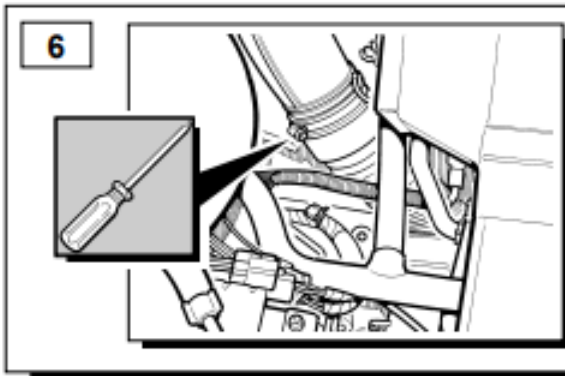

STC50265
90/110/130
300TDI / TD5

WARRANTY & DISCLAIMER - Terrafirma products are warranted free from defects in materials and workmanship for a period of 12 months from the date of retail invoice. Terrafirma does not warrant that the products manufactured or marketed by it comply with the laws of the country where those goods are purchased or used. It is the sole responsibility of the purchaser to ascertain whether products being purchased, or the fitting of those products to any other object, comply with local laws. This warranty covers structural defect and workmanship but does not cover finishes, labour charges for removal or refitting, freight costs, accident damage, misuse or abuse, damage due to incorrect or improper fitment or application, modified product, faulty design or consequential damage of any kind. Damage or defects caused by collision, alteration, improper installation, road hazards, adverse conditions or usage for any other purpose other than normal private usage are not covered by this warranty. Terrafirma shall not be liable for any other claim relating to the use of the product and any indirect special or consequential damage or injury to any person, company or other entity. All claims must be accompanied by the original retail invoice and should be submitted to the supplying Allmakes 4x4/Terrafirma distributor. This warranty covers only the replacement of the product or part concerned. The decision remains solely at the discretion of Allmakes Ltd. The information contained in this catalogue was correct at the time of going to press. Allmakes/Terrafirma and its associated companies reserve the right to alter the range and any product specifications without notice. Always consult your Allmakes/Terrafirma distributor for the latest product information and specifications. The Terrafirma range of products is constantly being evaluated for enhancement and improvement to make sure the level of quality and performance is as expected.