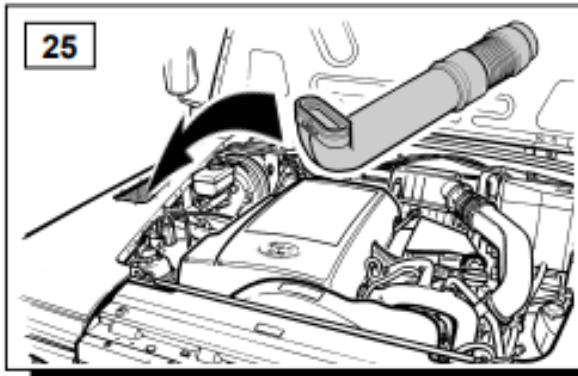

WARRANTY & DISCLAIMER - Terrafirma products are warranted free from defects in materials and workmanship for a period of 12 months from the date of retail invoice. Terrafirma does not warrant that the products manufactured or marketed by it comply with the laws of the country where those goods are purchased or used. It is the sole responsibility of the purchaser to ascertain whether products being purchased, or the fitting of those products to any other object, comply with local laws. This warranty covers structural defect and workmanship but does not cover finishes, labour charges for removal or refitting, freight costs, accident damage, misuse or abuse, damage due to incorrect or improper fitment or application, modified product, faulty design or consequential damage of any kind. Damage or defects caused by collision, alteration, improper installation, road hazards, adverse conditions or usage for any other purpose other than normal private usage are not covered by this warranty. Terrafirma shall not be liable for any other claim relating to the use of the product and any indirect special or consequential damage or injury to any person, company or other entity. All claims must be accompanied by the original retail invoice and should be submitted to the supplying Allmakes 4x4/Terrafirma distributor. This warranty covers only the replacement of the product or part concerned. The decision remains solely at the discretion of Allmakes Ltd. The information contained in this catalogue was correct at the time of going to press. Allmakes/Terrafirma and its associated companies reserve the right to alter the range and any product specifications without notice. Always consult your Allmakes/Terrafirma distributor for the latest product information and specifications. The Terrafirma range of products is constantly being evaluated for enhancement and improvement to make sure the level of quality and performance is as expected.

STC50265
90/110/130
300TDI / TD5